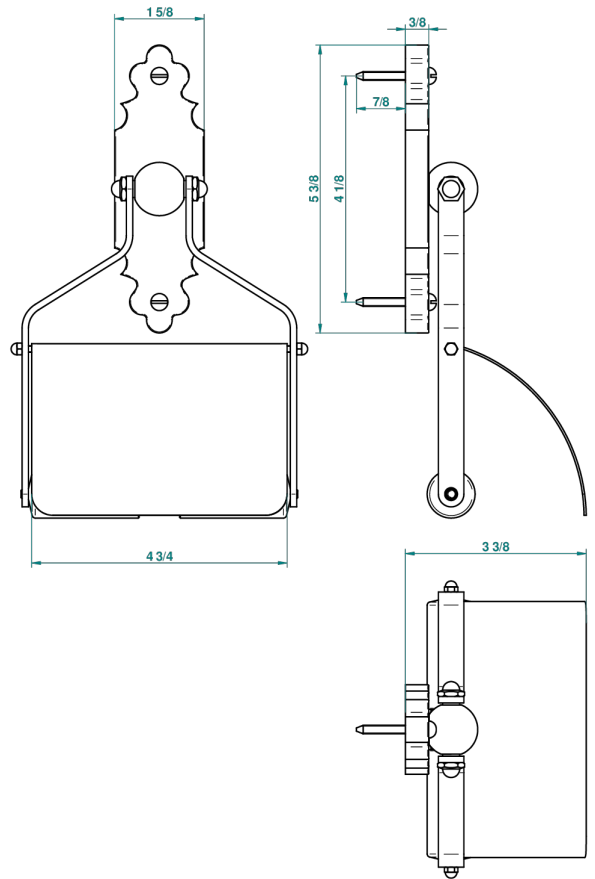

# 1900 WITH LEVER HANDLES

G28-540

Toilet paper holder, single mount with cover

25932

13/12/2011

## CHARACTERISTIC

- 1900 with lever handles
- Toilet paper holder, single mount with cover