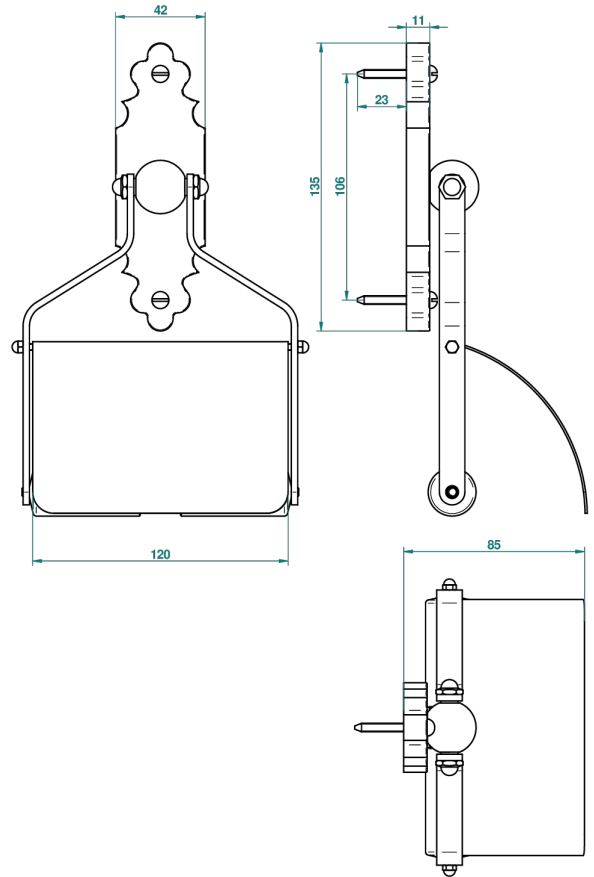

1900

G25-540

Toilet paper holder, single mount with cover

25932

13/12/2011

CHARACTERISTIC

- 1900
- Toilet paper holder, single mount with cover

AVAILABLE FINITIONS