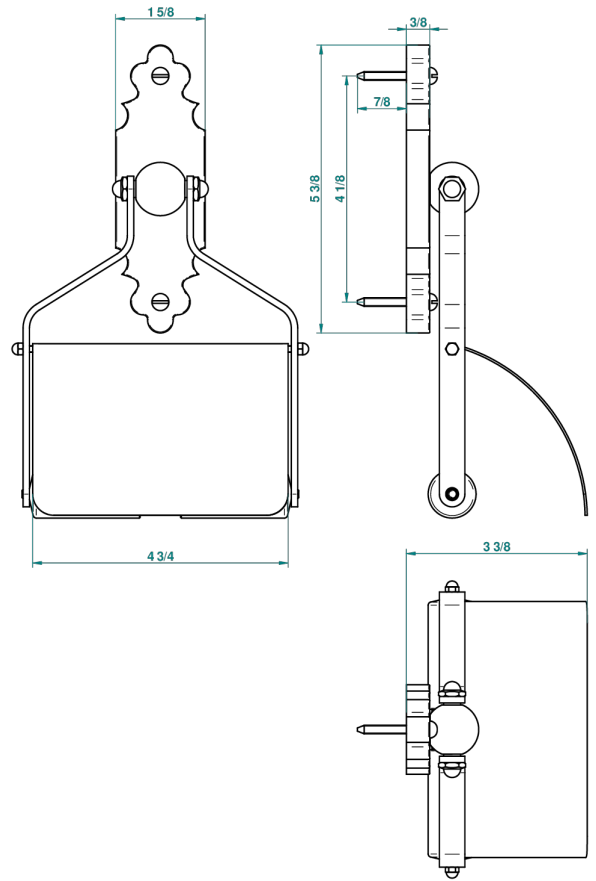

# 1900

G25-540

Toilet paper holder, single mount with cover

25932

13/12/2011

## CHARACTERISTIC

- 1900
- Toilet paper holder, single mount with cover