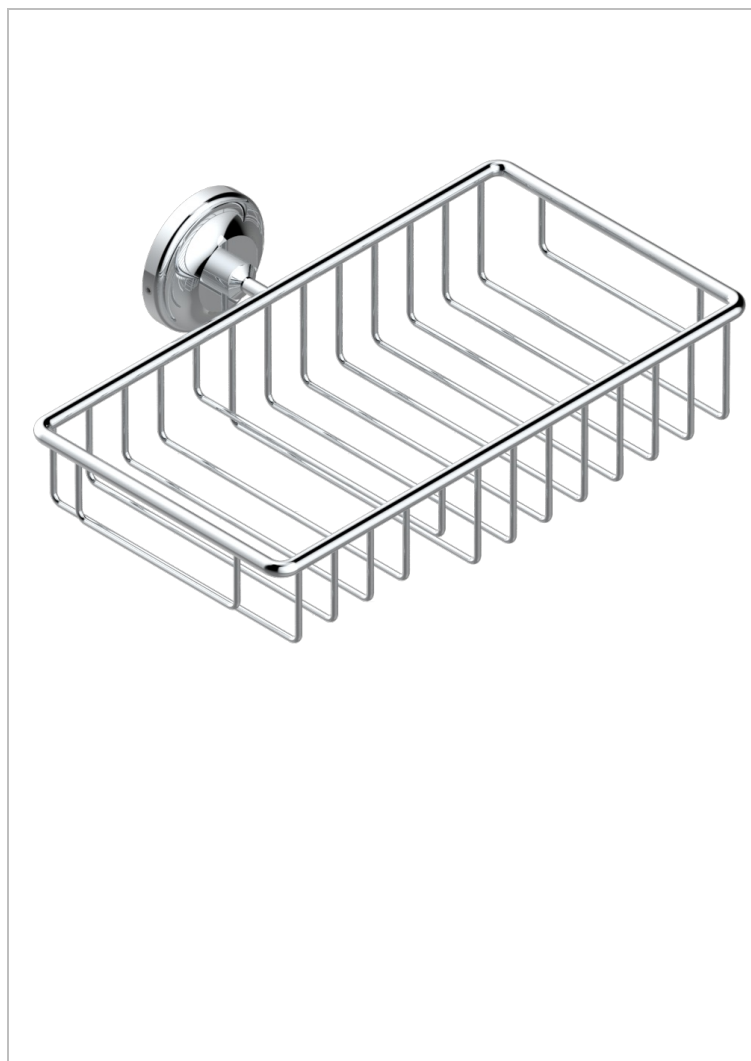

CHARLESTON WITH LEVER HANDLES

G75-2620

Soap and sponge holder, wall mounted

CHARACTERISTIC

- Charleston with lever handles
- Soap and sponge holder, wall mounted

AVAILABLE FINITIONS

Black ceram - D30
Blush PVD - H62
Brass color PVD - H49
Brown bronze color PVD - F33
Chrome polished - A02
Chrome polished / gold polished - G02