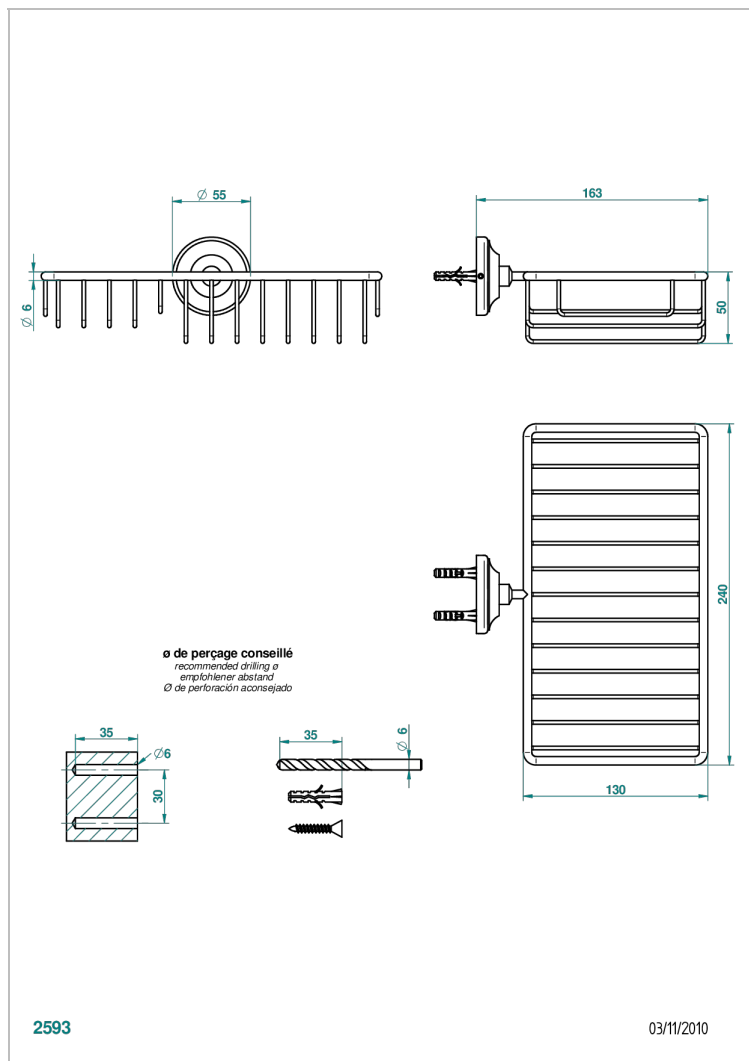

CHARLESTON WITH LEVER HANDLES

G75-2620

Soap and sponge holder, wall mounted

CHARACTERISTIC

- Charleston with lever handles
- Soap and sponge holder, wall mounted

AVAILABLE FINITIONS

Black ceram - D30
Blush PVD - H62
Brass color PVD - H49
Brown bronze color PVD - F33
Chrome polished - A02
Chrome polished / gold polished - G02