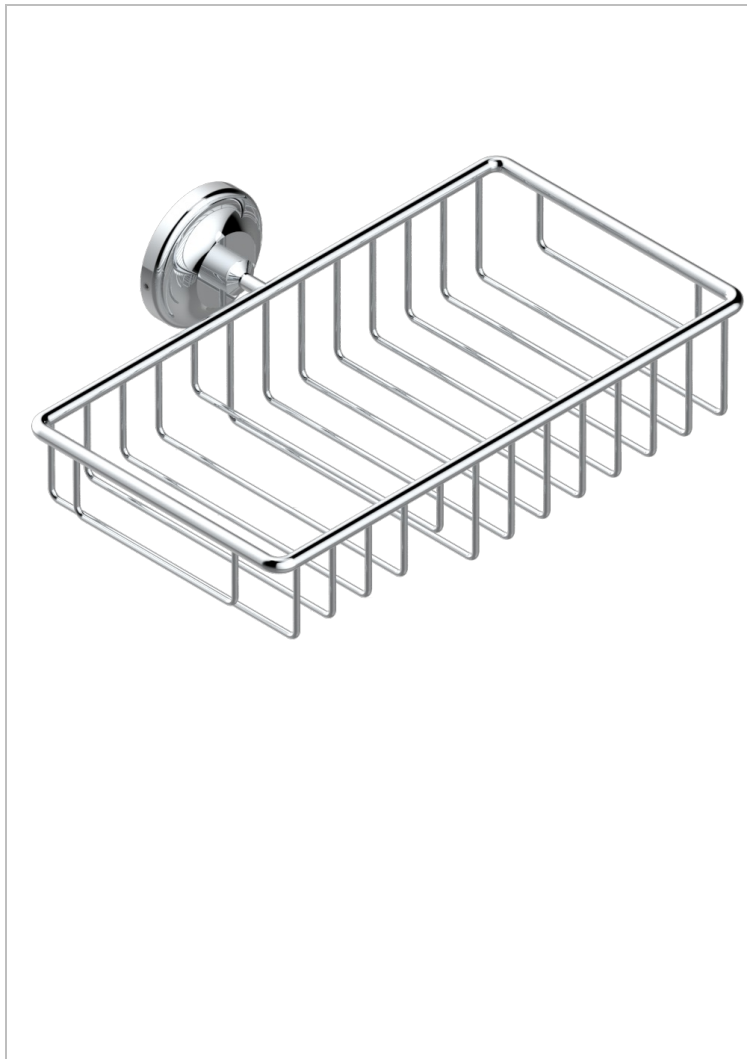

# CHARLESTON WITH LEVER HANDLES

G75-2620

Soap and sponge holder, wall mounted

2593

03/11/2010

## CHARACTERISTIC

- Charleston with lever handles
- Soap and sponge holder, wall mounted