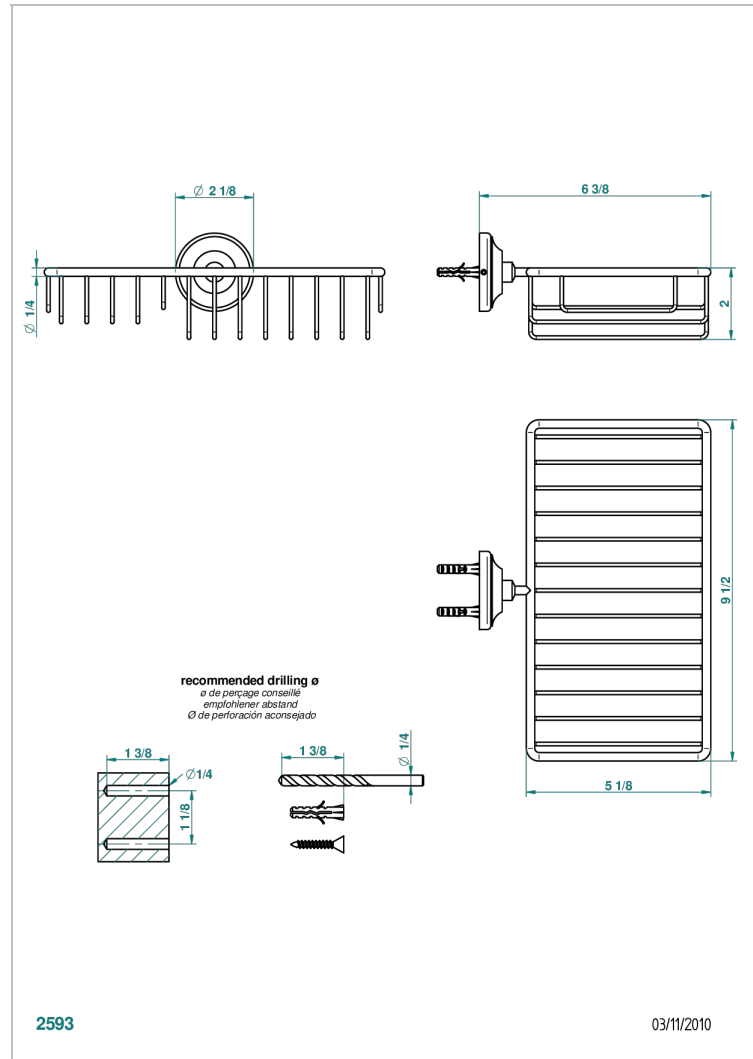

# CHARLESTON WITH LEVER HANDLES

G75-2620

Soap and sponge holder, wall mounted

2593

03/11/2010

## CHARACTERISTIC

- Charleston with lever handles
- Soap and sponge holder, wall mounted