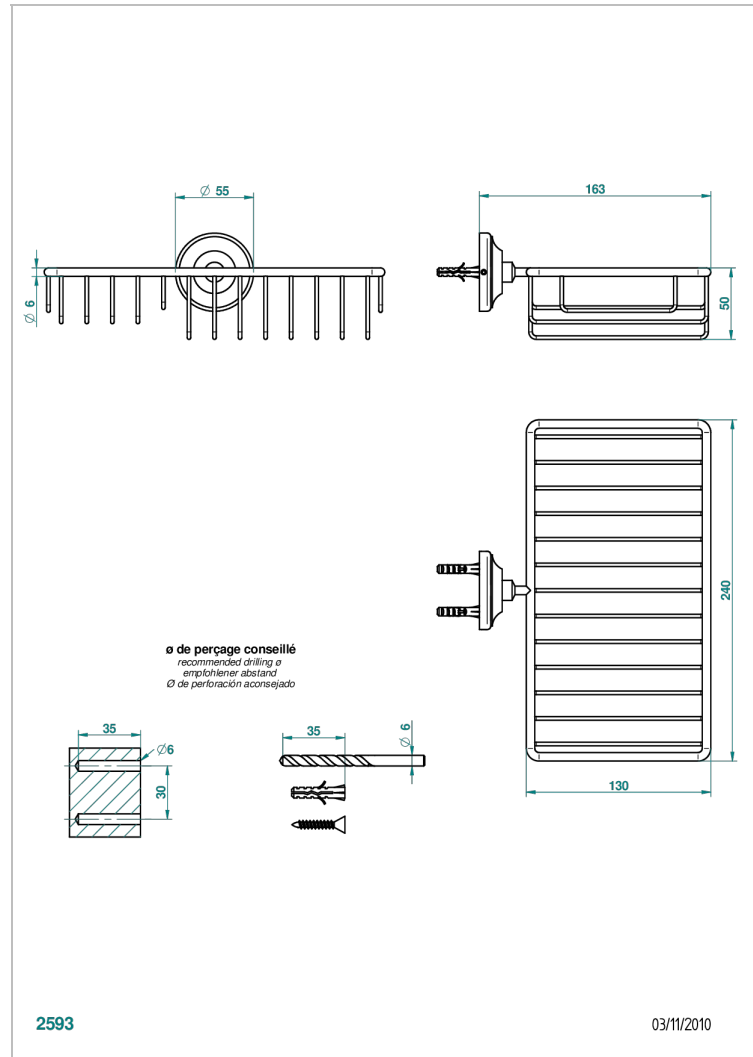

# CHARLESTON WITH LEVER

G75-2620

Combined soap and sponge holder with flange, 240 x 130 mm

## CHARACTERISTIC

- Charleston with lever
- Combined soap and sponge holder with flange, 240 x 130 mm