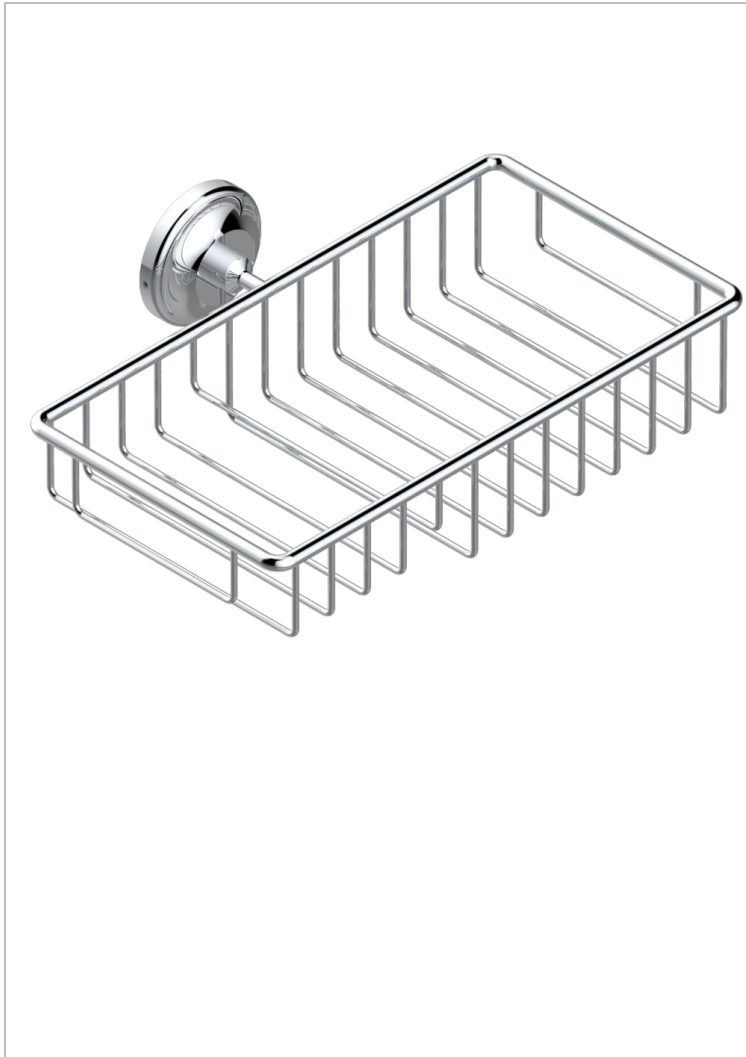

# CHARLESTON WITH LEVER

G75-2620

Combined soap and sponge holder with flange, 240 x 130 mm

## CHARACTERISTIC

- Charleston with lever
- Combined soap and sponge holder with flange, 240 x 130 mm

## AVAILABLE FINITIONS

Antique nickel - H28  
Black ceram - D30  
Blush PVD - H62  
Brass color PVD - H49  
Brown bronze color PVD - F33  
Gold color PVD - H52

Graphite PVD - H64  
Lacquered light bronze - D01  
Matt Umber PVD - H67  
Matt blush PVD - H60  
Matt brass color PVD - H50  
Matt brown bronze color PVD - F34