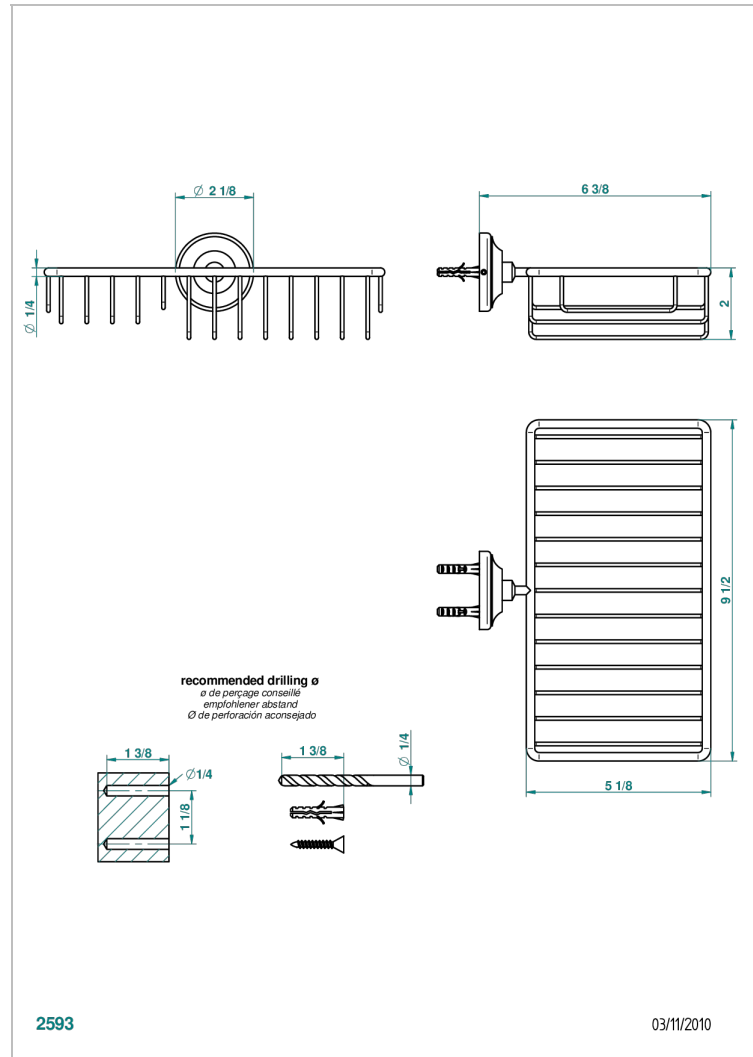

# CHARLESTON WITH LEVER

G75-2620

Combined soap and sponge holder with flange, 240 x 130 mm

## CHARACTERISTIC

- Charleston with lever
- Combined soap and sponge holder with flange, 240 x 130 mm