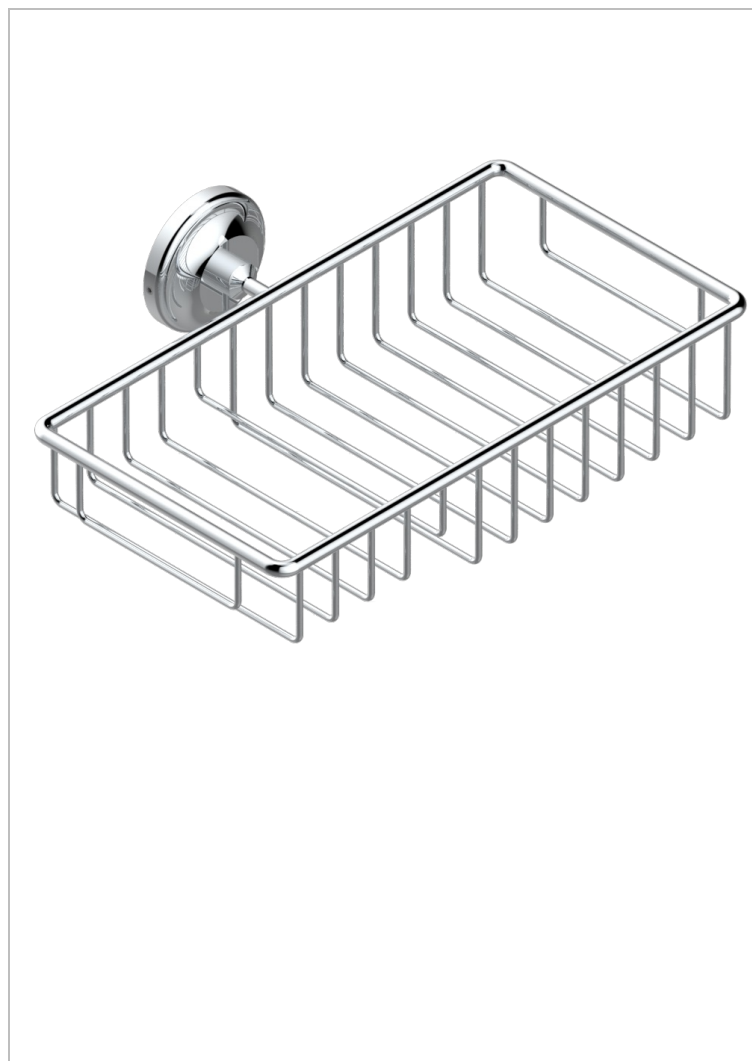

# CHARLESTON WITH SMOOTH METAL LEVER HANDLES

G3N-2620

Soap and sponge holder, wall mounted

## CHARACTERISTIC

- Charleston with smooth metal lever handles
- Soap and sponge holder, wall mounted