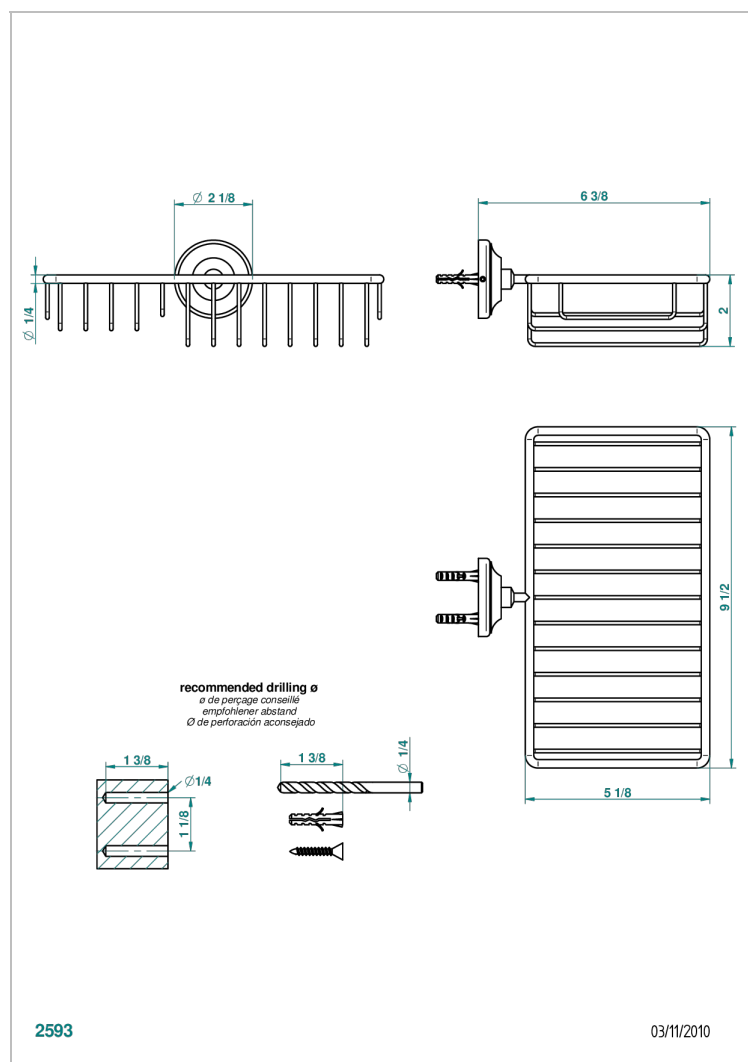

# CHARLESTON WITH SMOOTH METAL LEVER HANDLES

G3N-2620

Soap and sponge holder, wall mounted

## CHARACTERISTIC

- Charleston with smooth metal lever handles
- Soap and sponge holder, wall mounted