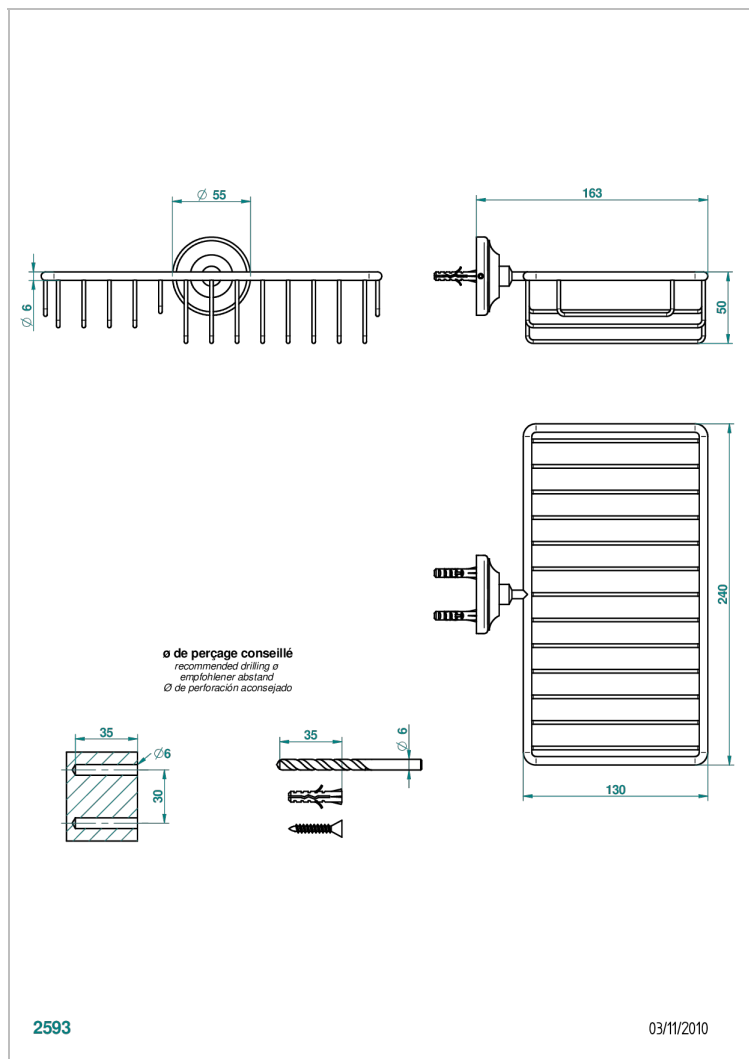

BROADWAY WITH WHITE PORCELAIN LEVER HANDLES

A04-2620

Soap and sponge holder, wall mounted

CHARACTERISTIC

- Broadway with white porcelain lever handles
- Soap and sponge holder, wall mounted

AVAILABLE FINITIONS