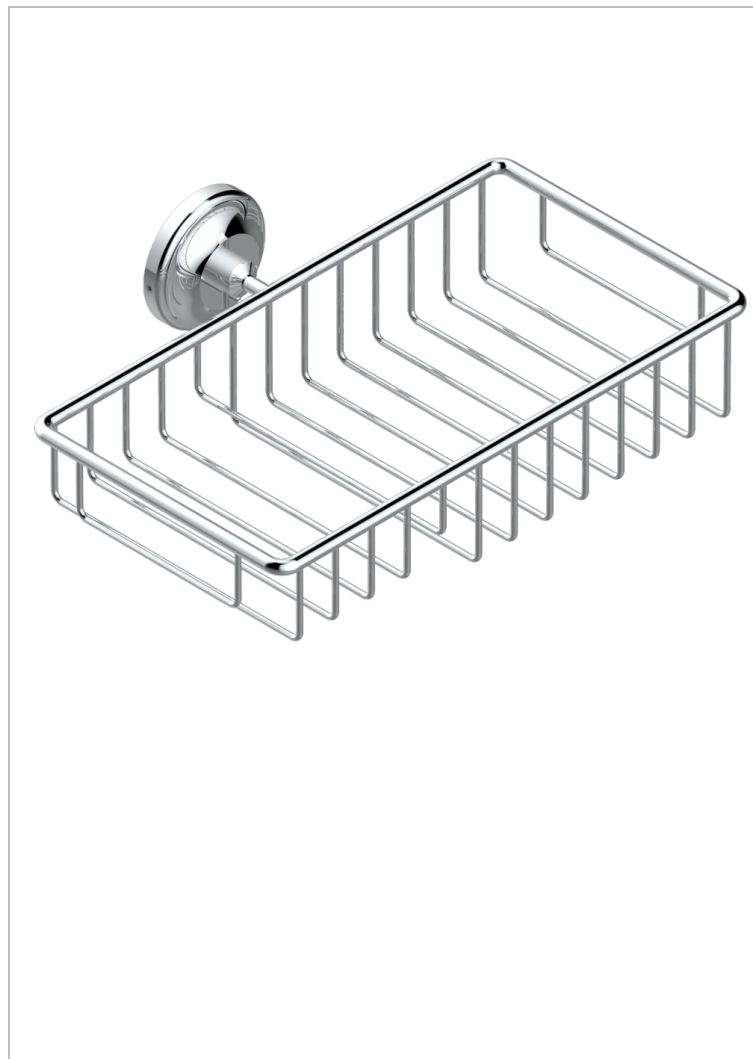

BROADWAY WITH WHITE PORCELAIN LEVER HANDLES

A04-2620

Soap and sponge holder, wall mounted

CHARACTERISTIC

- Broadway with white porcelain lever handles
- Soap and sponge holder, wall mounted

AVAILABLE FINITIONS