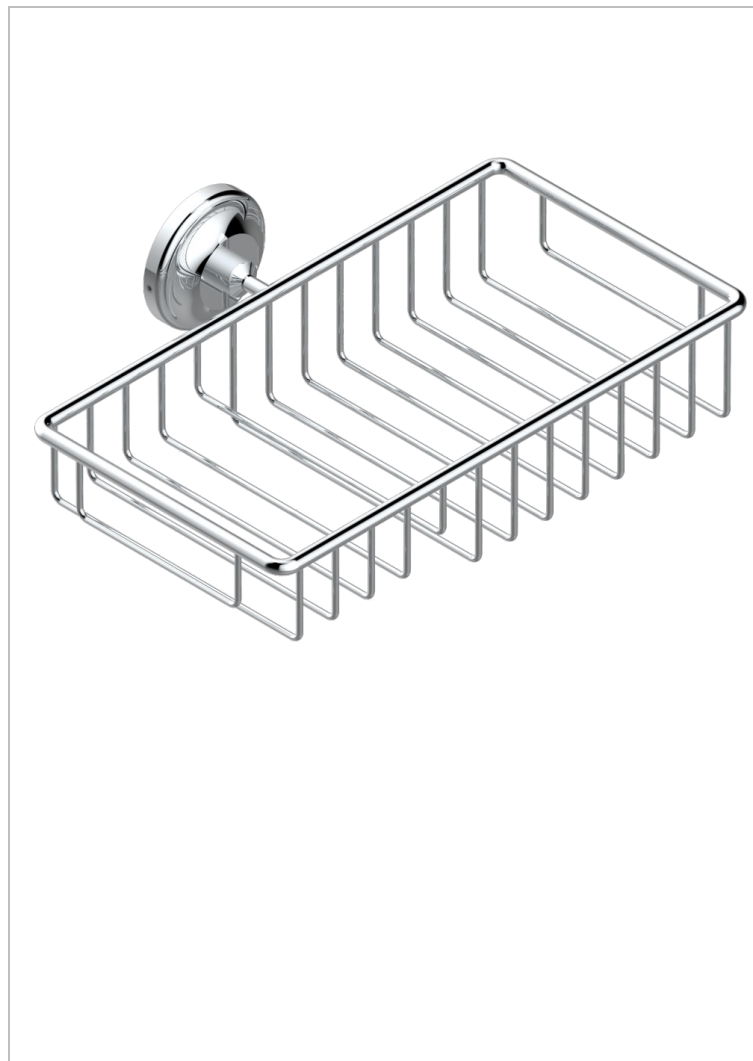

# BROADWAY WITH WHITE PORCELAIN LEVER HANDLES

A04-2620

Soap and sponge holder, wall mounted

## CHARACTERISTIC

- Broadway with white porcelain lever handles
- Soap and sponge holder, wall mounted