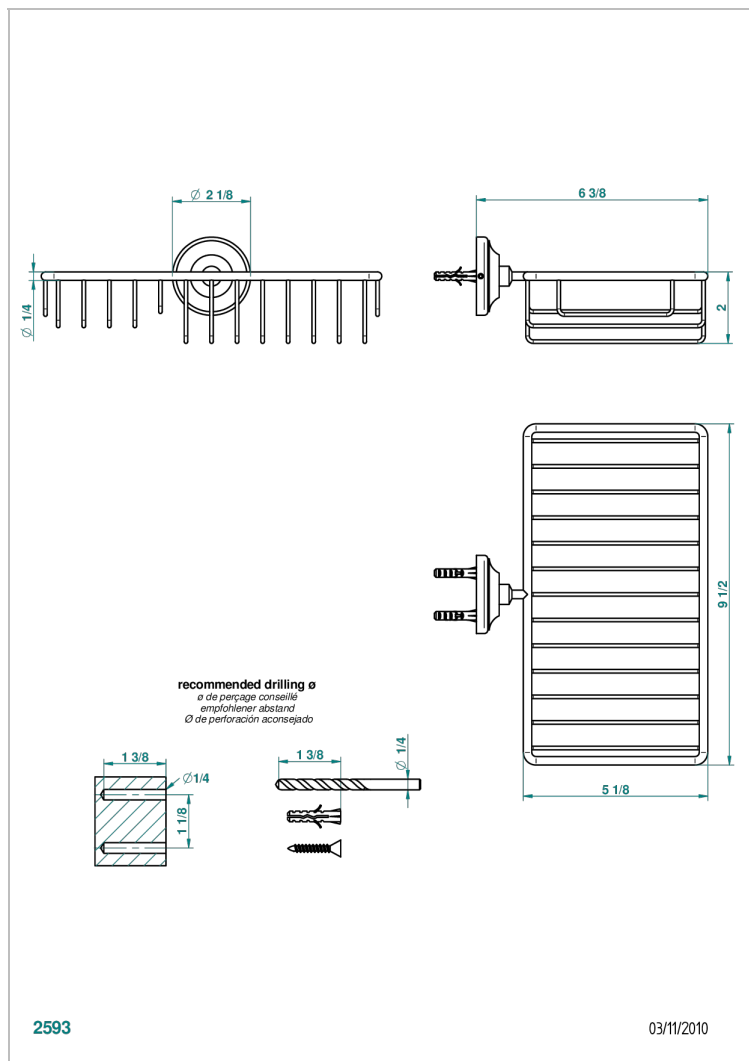

# BROADWAY WITH WHITE PORCELAIN LEVER HANDLES

A04-2620

Soap and sponge holder, wall mounted

## CHARACTERISTIC

- Broadway with white porcelain lever handles
- Soap and sponge holder, wall mounted