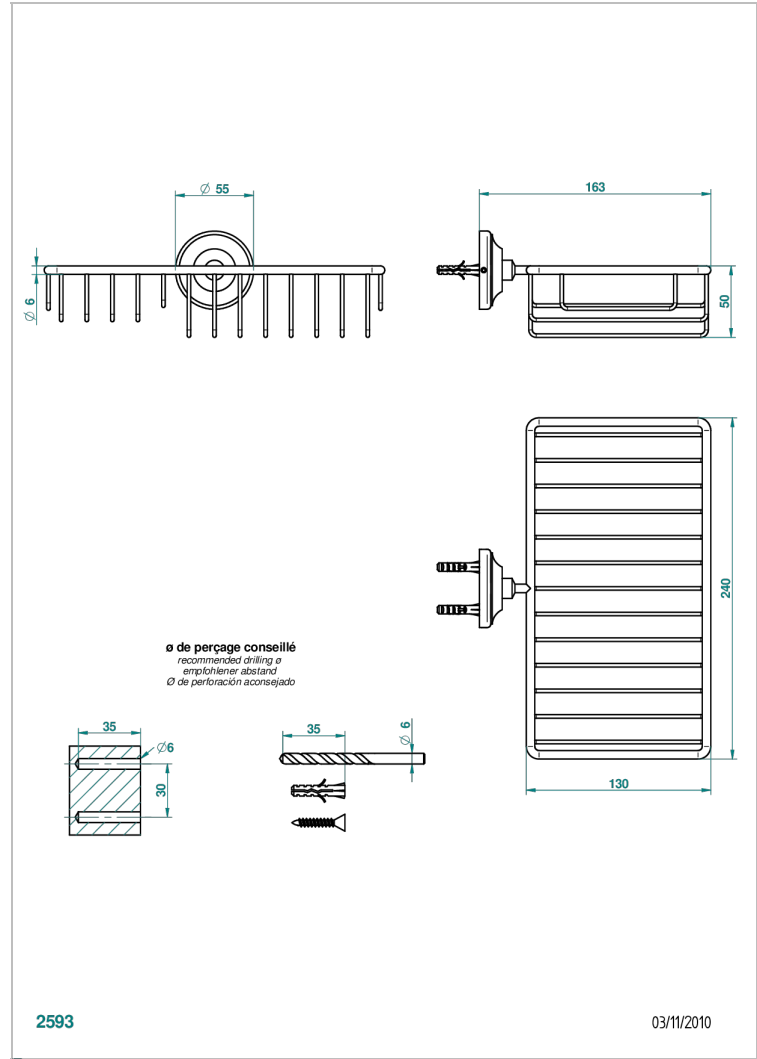

BROADWAY WITH LEVER

A04-2620

Combined soap and sponge holder with flange, 240 x 130 mm

CHARACTERISTIC

- Broadway with Lever
- Combined soap and sponge holder with flange, 240 x 130 mm

AVAILABLE FINITIONS

Antique nickel - H28
Black ceram - D30
Blush PVD - H62
Brass color PVD - H49
Brown bronze color PVD - F33
Gold color PVD - H52