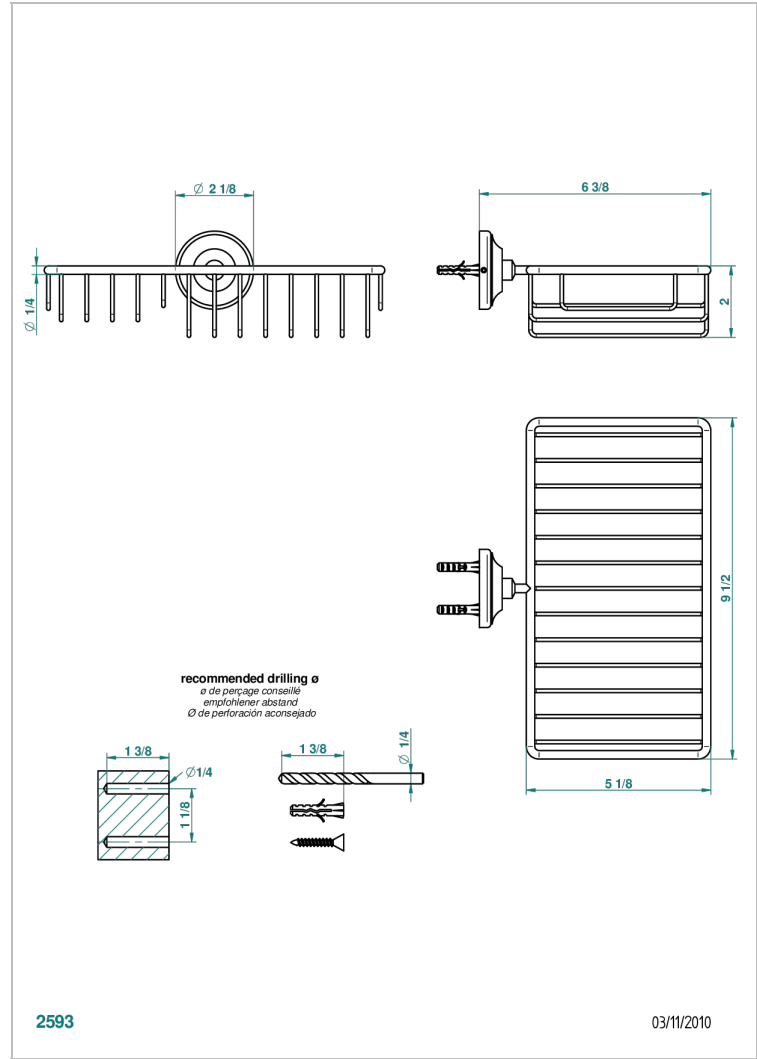

BROADWAY WITH LEVER

A04-2620

Combined soap and sponge holder with flange, 240 x 130 mm

CHARACTERISTIC

- Broadway with Lever
- Combined soap and sponge holder with flange, 240 x 130 mm

AVAILABLE FINITIONS

Antique nickel - H28
Black ceram - D30
Blush PVD - H62
Brass color PVD - H49
Brown bronze color PVD - F33
Gold color PVD - H52