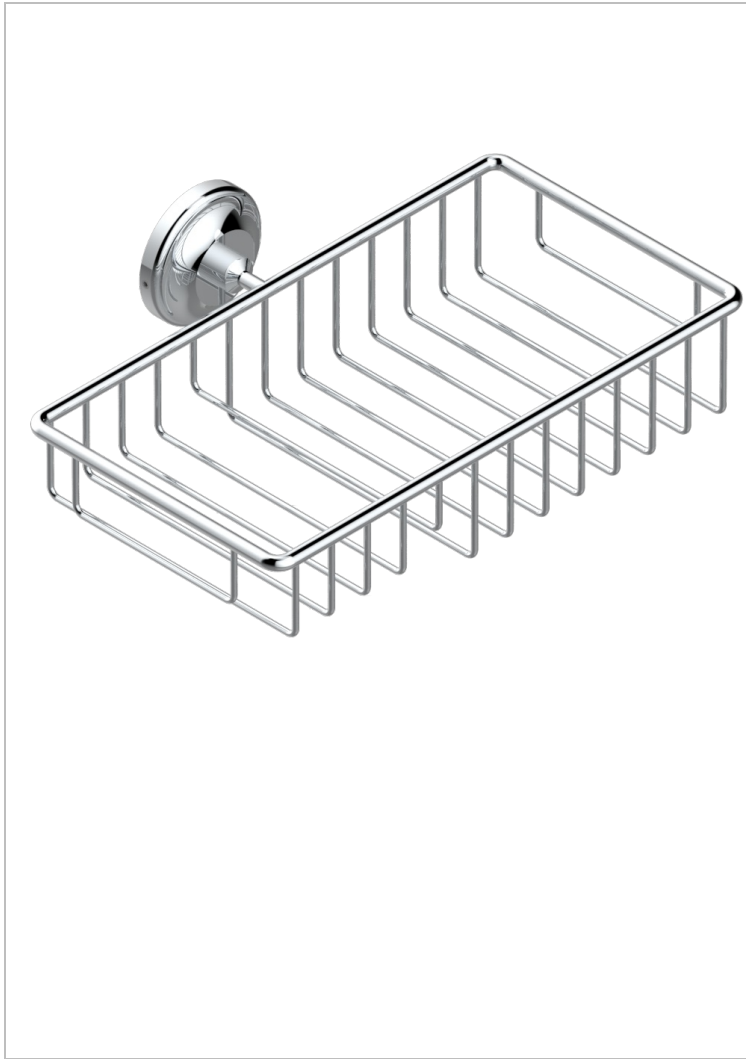

BROADWAY WITH LEVER

A04-2620

Combined soap and sponge holder with flange, 240 x 130 mm

CHARACTERISTIC

- Broadway with Lever
- Combined soap and sponge holder with flange, 240 x 130 mm

AVAILABLE FINITIONS

Antique nickel - H28
Black ceram - D30
Blush PVD - H62
Brass color PVD - H49
Brown bronze color PVD - F33
Gold color PVD - H52

Graphite PVD - H64
Lacquered light bronze - D01
Matt Umber PVD - H67
Matt blush PVD - H60
Matt brass color PVD - H50
Matt brown bronze color PVD - F34

Matt chrome - C02
Matt gold - F07
Matt gold color PVD - H53
Matt graphite PVD - H65
Matt nickel (color finish) - C01
Matt nickel color PVD - H56

Natural smoked Brass - A13
Nickel color PVD - H55
Polished chrome (color finish) - A02
Polished chrome / Polished gold (color finish) - G02
Polished gold (color finish) - F01
Polished nickel - B01

Soft gold - F30
Soft matt gold - F31
Umber PVD - H66
Varnished matt antique red copper (color finish) - H07