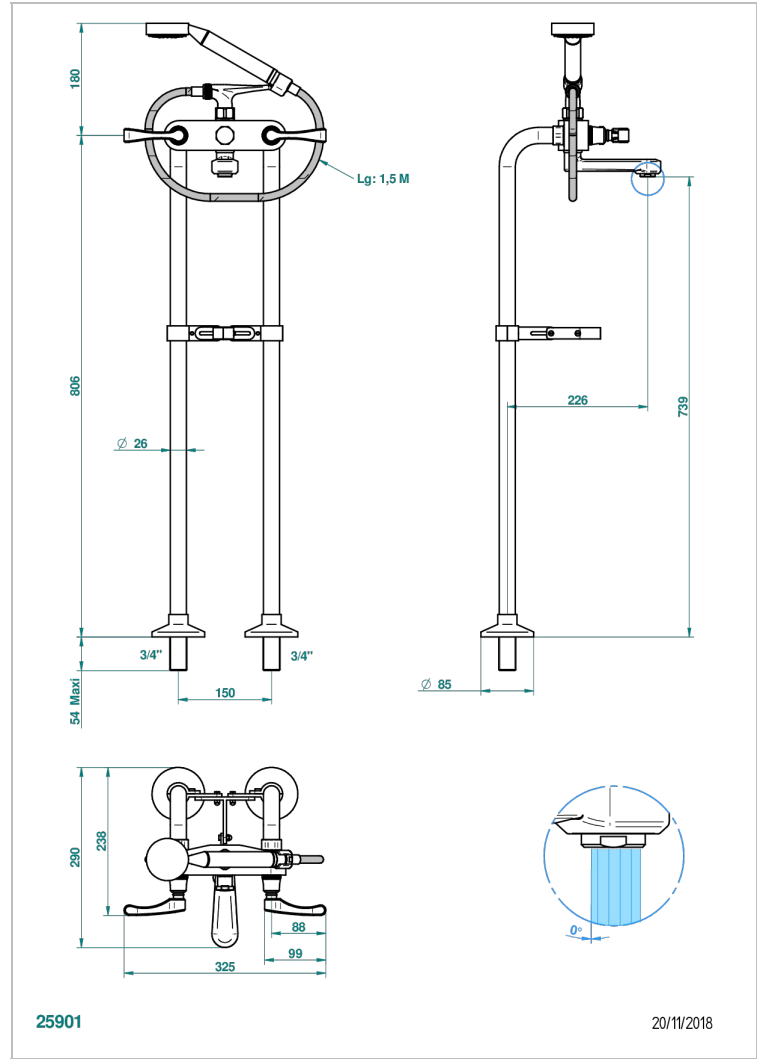

ART DECO WITH LEVER

A55-13800

THG[®]
PARIS

Free-standing 2-hole bath/telephone shower mixer with upright connections \varnothing 26 mm, and "T" piece fixation

CHARACTERISTIC

- Art Déco with lever
- Free-standing 2-hole bath/telephone shower mixer with upright connections \varnothing 26 mm, and "T" piece fixation

TECHNICAL SPECS

- Recommandé : 3 bars (max. 5 bars) - Advised : 43,5 psi (max. 72 psi)
- Bec : 35 l/min à 3 bars - Douchette : 9,5 l/min à 3 bars
- Spout : 9.26 gpm at 43.5 psi - Handshower : 2.5 gpm at 43.5 psi