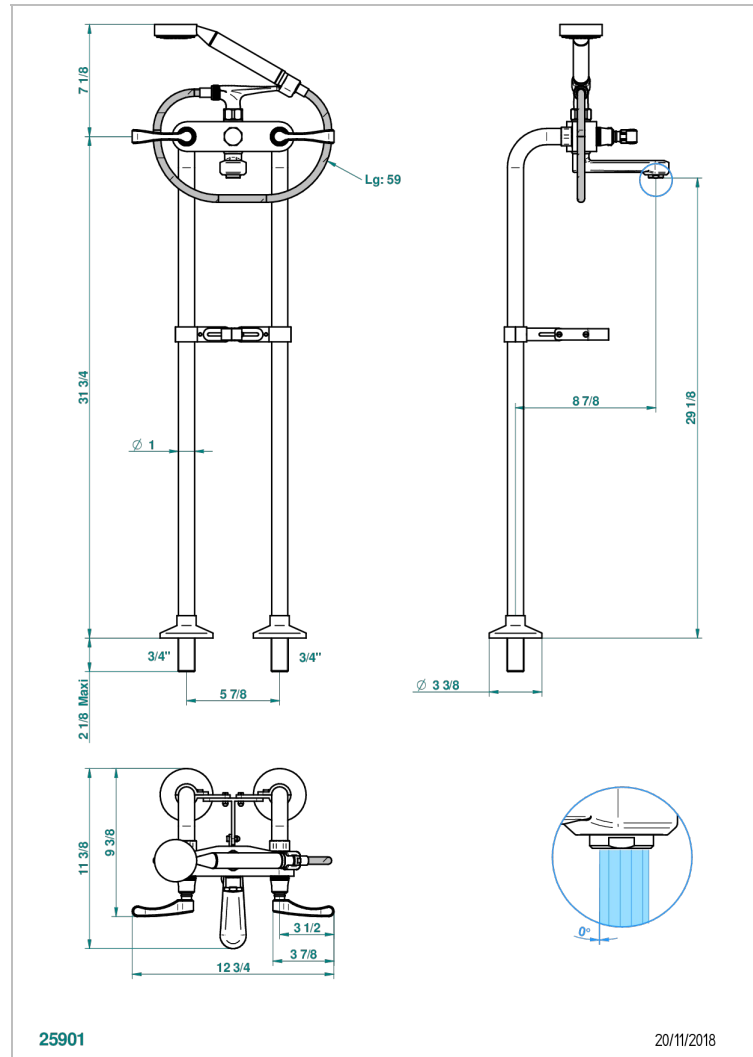

ART DECO WITH LEVER

A55-13800

THG[®]
PARIS

Free-standing 2-hole bath/telephone shower mixer with upright connections \varnothing 26 mm, and "T" piece fixation

CHARACTERISTIC

- Art Déco with lever
- Free-standing 2-hole bath/telephone shower mixer with upright connections \varnothing 26 mm, and "T" piece fixation

TECHNICAL SPECS

- Recommandé : 3 bars (max. 5 bars) - Advised : 43,5 psi (max. 72 psi)
- Bec : 35 l/min à 3 bars - Douchette : 9,5 l/min à 3 bars
- Spout : 9.26 gpm at 43.5 psi - Handshower : 2.5 gpm at 43.5 psi