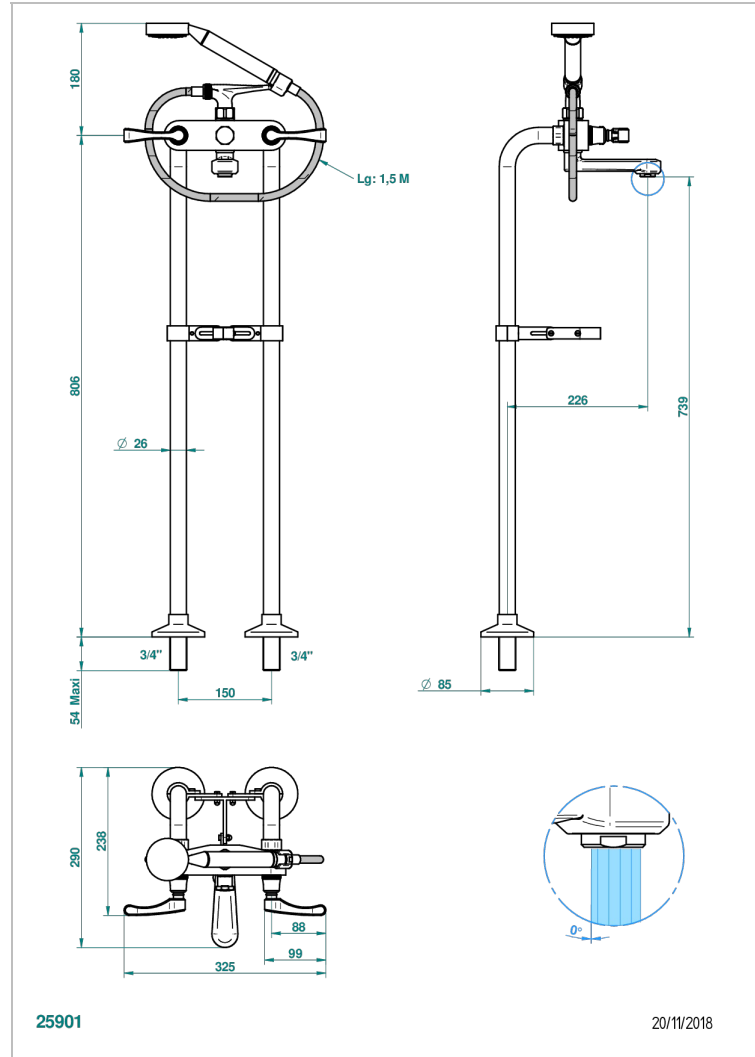

ART DECO WITH LEVER

A55-13800

Free-standing 2-hole bath/telephone shower mixer with upright connections \varnothing 26 mm, and "T" piece fixation

CHARACTERISTIC

- Art Déco with lever
- Free-standing 2-hole bath/telephone shower mixer with upright connections \varnothing 26 mm, and "T" piece fixation

TECHNICAL SPECS

- Recommandé : 3 bars (max. 5 bars) - Advised : 43,5 psi (max. 72 psi)
- Bec : 35 l/min à 3 bars - Douchette : 9,5 l/min à 3 bars
- Spout : 9.26 gpm at 43.5 psi - Handshower : 2.5 gpm at 43.5 psi