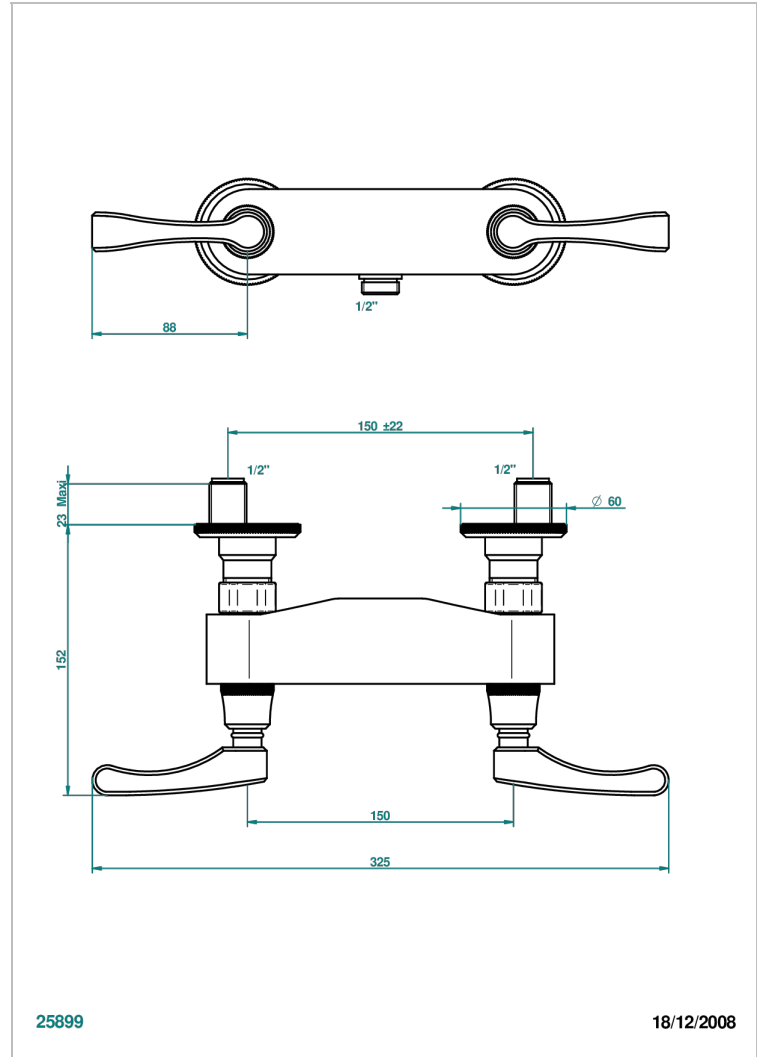

ART DECO WITH LEVER

A55-64

Wall mounted shower mixer 1/2" - 150 mm centres - no hose

CHARACTERISTIC

- ACS : 17ACCLY652
- NF : NF EN 200 - IA - Chrome

STANDARDS

AVAILABLE FINITIONS

Antique nickel - H28
Black ceram - D30
Blush PVD - H62
Brass color PVD - H49
Brown bronze color PVD - F33
Gold color PVD - H52