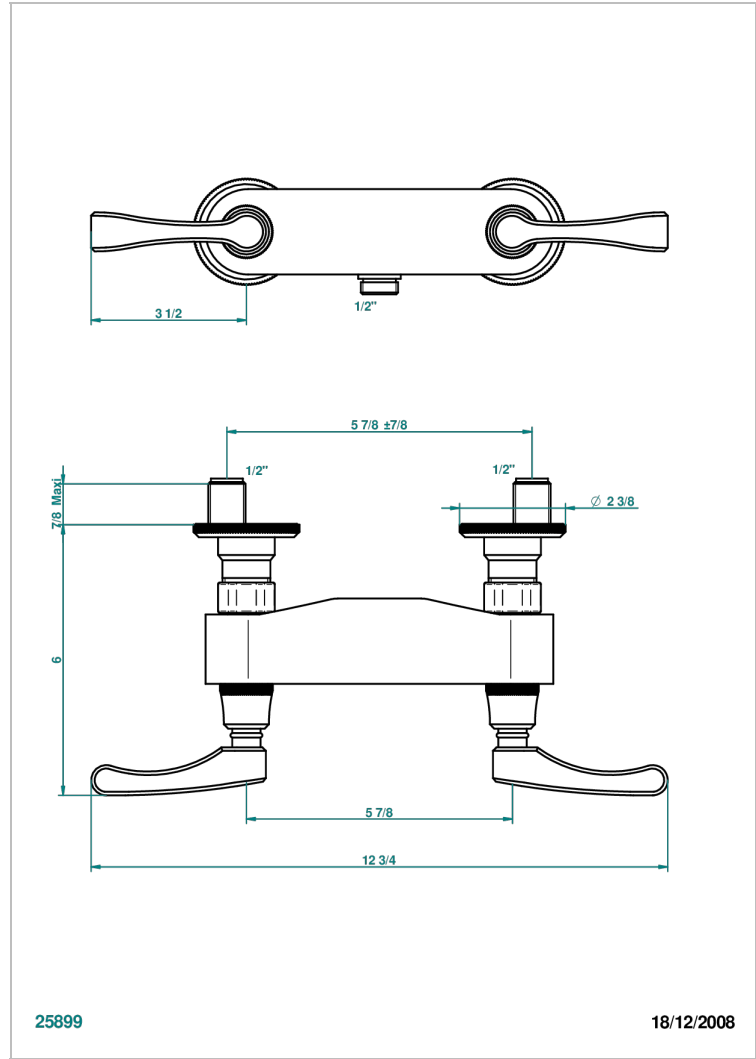

ART DECO WITH LEVER

A55-64

Wall mounted shower mixer 1/2" - 150 mm centres - no hose

25899

18/12/2008

CHARACTERISTIC

- ACS : 17ACCLY652
- NF : NF EN 200 - IA - Chrome

STANDARDS