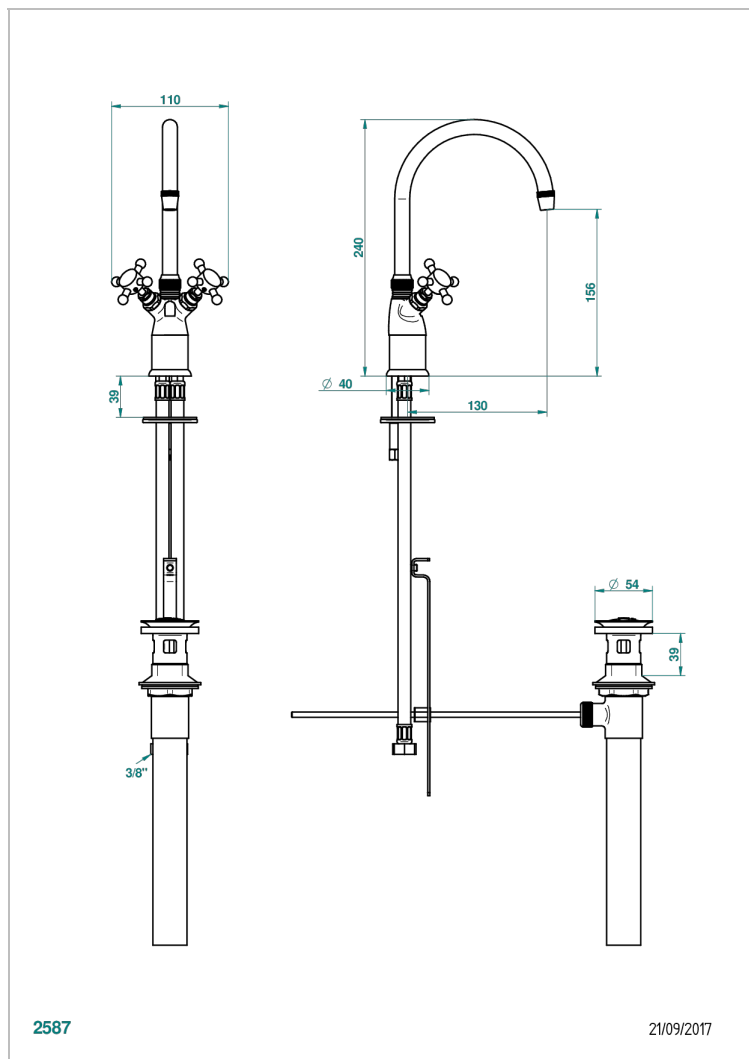

CHARLESTON WITH LEVER HANDLES

G75-2161/US

THG[®]
PARIS

Single hole bar faucet, with arc spout, with drain

CHARACTERISTIC

- Charleston with lever handles
- Single hole bar faucet, with arc spout, with drain

TECHNICAL SPECS

- Recommandé : 3 bars (max. 5 bars) - Advised : 43,5 psi (max. 72 psi)
- 24 l/min à 3 bars (6,3 gpm at 43.5 psi)

AVAILABLE FINITIONS

Black ceram - D30
Blush PVD - H62
Brass color PVD - H49
Brown bronze color PVD - F33
Chrome polished - A02
Chrome polished / gold polished - G02