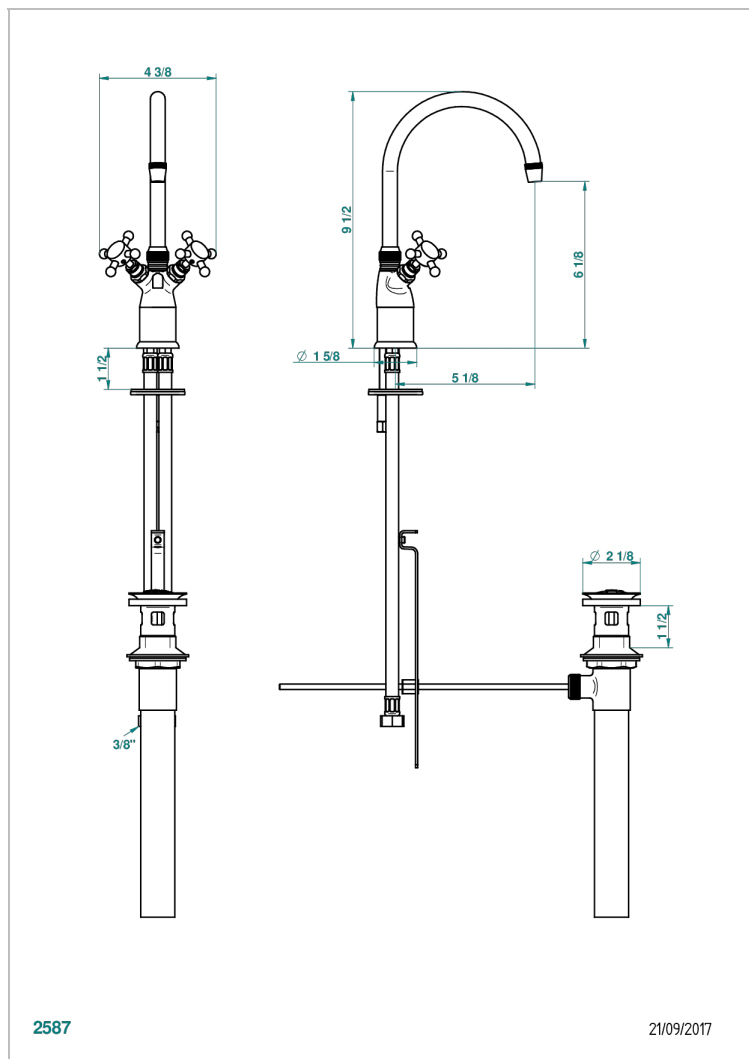

CHARLESTON WITH LEVER HANDLES

G75-2161/US

THG[®]
PARIS

Single hole bar faucet, with arc spout, with drain

CHARACTERISTIC

- Charleston with lever handles
- Single hole bar faucet, with arc spout, with drain

TECHNICAL SPECS

- Recommandé : 3 bars (max. 5 bars) - Advised : 43,5 psi (max. 72 psi)
- 24 l/min à 3 bars (6,3 gpm at 43.5 psi)

AVAILABLE FINITIONS

Black ceram - D30
Blush PVD - H62
Brass color PVD - H49
Brown bronze color PVD - F33
Chrome polished - A02
Chrome polished / gold polished - G02