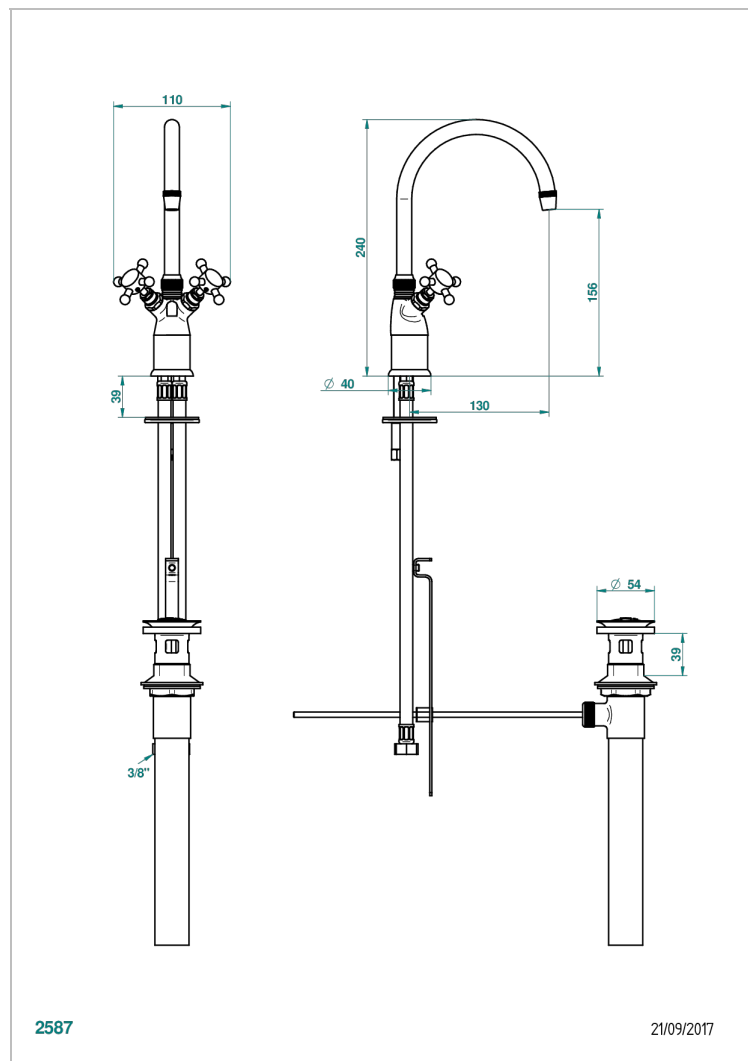

CHARLESTON WITH SMOOTH METAL LEVER HANDLES

G3N-2161/US

Single hole bar faucet, with arc spout, with drain

CHARACTERISTIC

- Charleston with smooth metal lever handles
- Single hole bar faucet, with arc spout, with drain

TECHNICAL SPECS

- Recommandé : 3 bars (max. 5 bars) - Advised : 43,5 psi (max. 72 psi)
- 24 l/min à 3 bars (6,3 gpm at 43.5 psi)

AVAILABLE FINITIONS

Black ceram - D30
Blush PVD - H62
Brass color PVD - H49
Brown bronze color PVD - F33
Chrome polished - A02
Chrome polished / gold polished - G02