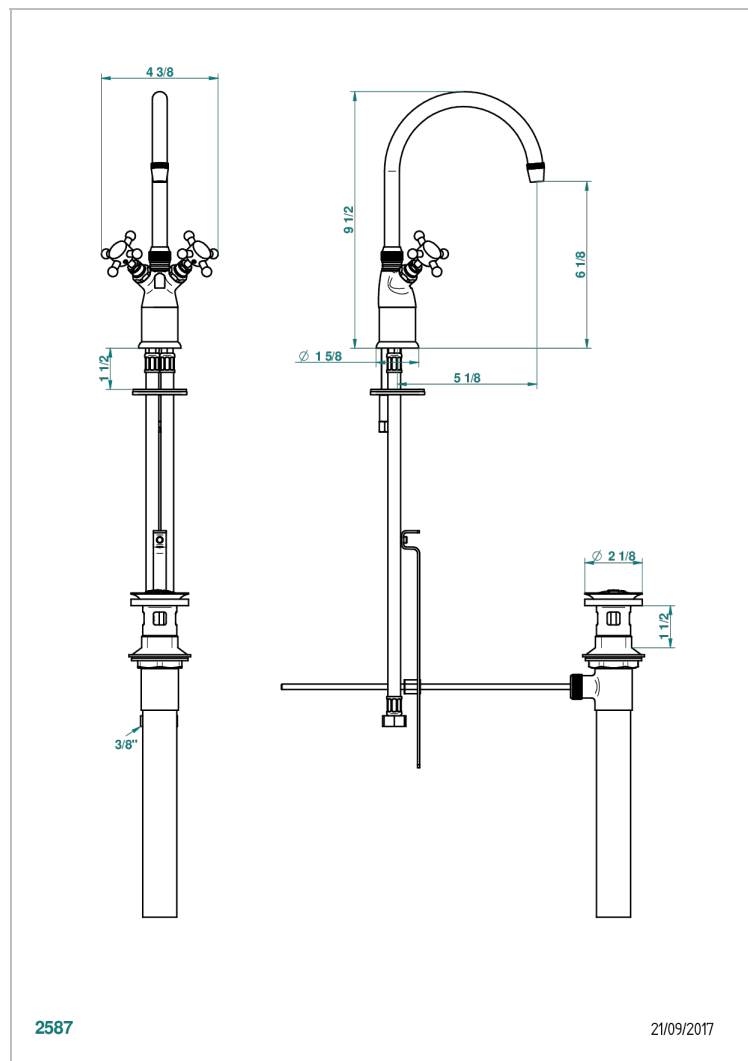

CHARLESTON WITH SMOOTH METAL LEVER HANDLES

G3N-2161/US

Single hole bar faucet, with arc spout, with drain

CHARACTERISTIC

- Charleston with smooth metal lever handles
- Single hole bar faucet, with arc spout, with drain

TECHNICAL SPECS

- Recommandé : 3 bars (max. 5 bars) - Advised : 43,5 psi (max. 72 psi)
- 24 l/min à 3 bars (6,3 gpm at 43.5 psi)

AVAILABLE FINITIONS

Black ceram - D30
Blush PVD - H62
Brass color PVD - H49
Brown bronze color PVD - F33
Chrome polished - A02
Chrome polished / gold polished - G02