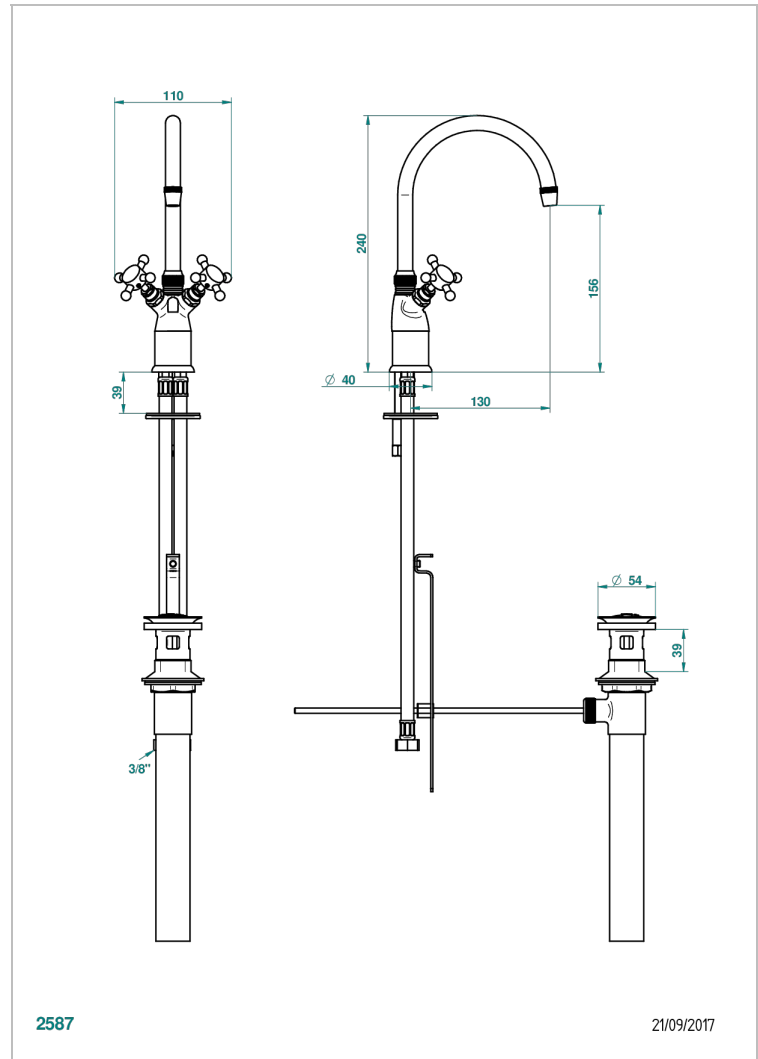

1900 WITH SMOOTH METAL LEVER HANDLES

G3M-2161/US

Single hole bar faucet, with arc spout, with drain

THG[®]
PARIS

CHARACTERISTIC

- 1900 with smooth metal lever handles
- Single hole bar faucet, with arc spout, with drain

TECHNICAL SPECS

- Recommandé : 3 bars (max. 5 bars) - Advised : 43,5 psi (max. 72 psi)
- 24 l/min à 3 bars (6,3 gpm at 43.5 psi)

AVAILABLE FINITIONS

Black ceram - D30
Blush PVD - H62
Brass color PVD - H49
Brown bronze color PVD - F33
Chrome polished - A02
Chrome polished / gold polished - G02