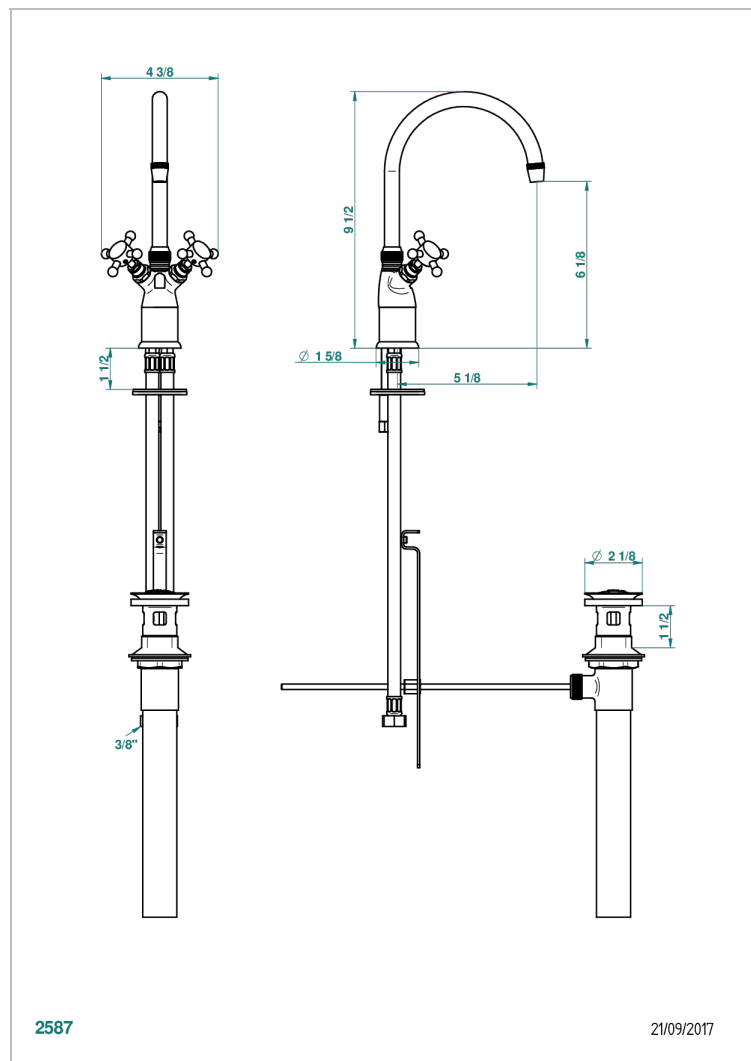

# 1900 WITH SMOOTH METAL LEVER HANDLES

G3M-2161/US

Single hole bar faucet, with arc spout, with drain

## CHARACTERISTIC

- 1900 with smooth metal lever handles
- Single hole bar faucet, with arc spout, with drain