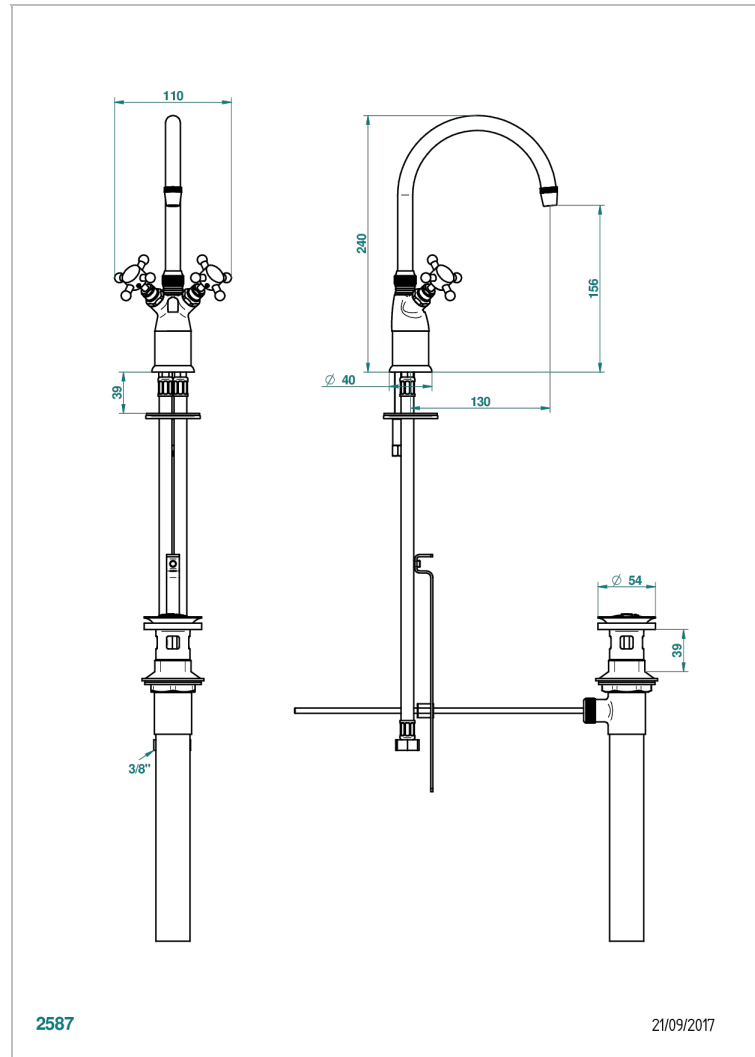

# 1900 WITH LEVER HANDLES

G28-2161/US

Single hole bar faucet, with arc spout, with drain

THG<sup>®</sup>  
PARIS

## CHARACTERISTIC

- 1900 with lever handles
- Single hole bar faucet, with arc spout, with drain