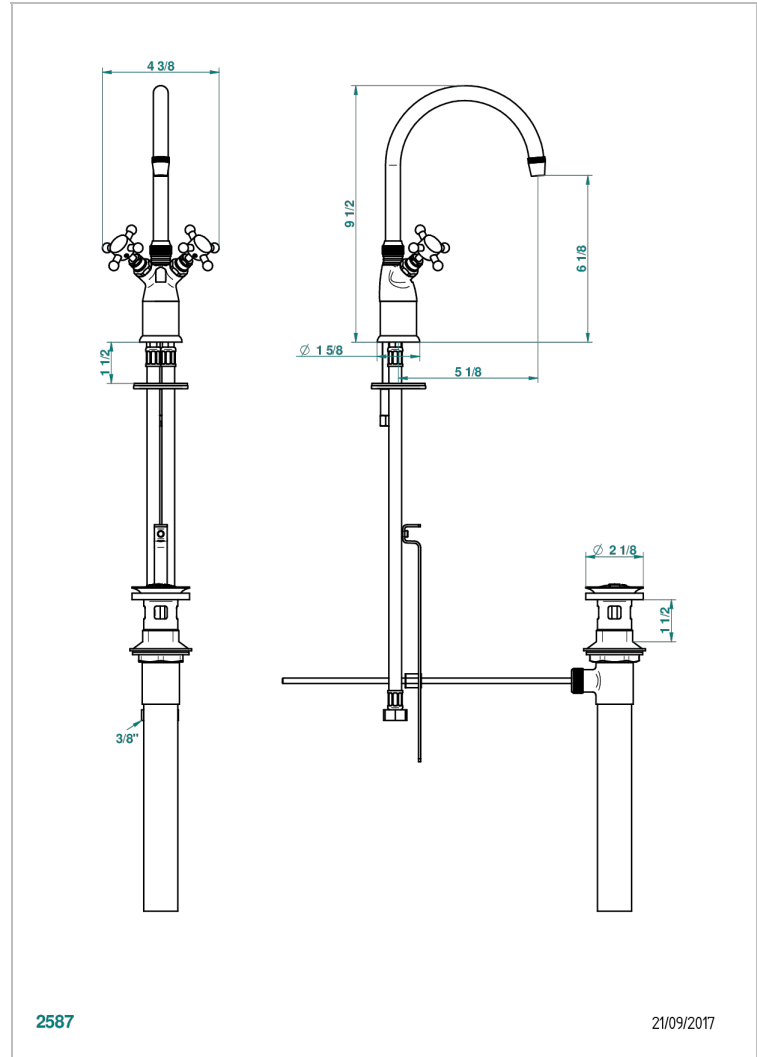

# 1900 WITH LEVER HANDLES

G28-2161/US

Single hole bar faucet, with arc spout, with drain

2587

21/09/2017

## CHARACTERISTIC

- 1900 with lever handles
- Single hole bar faucet, with arc spout, with drain