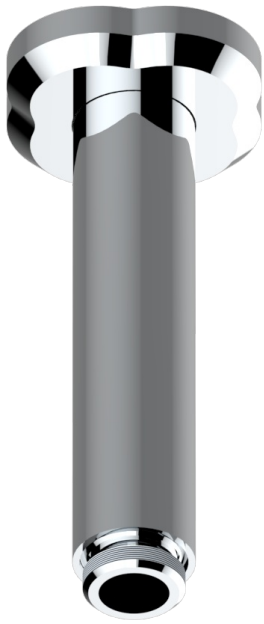

CAMELIA, KRISTALL SCHWARZ

U5K-82V

Brausearm 1/2" zur Deckenmontage

THG[®]
PARIS

25794

06/03/2023

EIGENSCHAFTEN

- Camélia, Kristall schwarz
- Brausearm 1/2" zur Deckenmontage

VERFÜGBARE OBERFLÄCHEN

Altnickel - H28
Blassgold matt unlackiert - F31
Chrom - A02
Chrom matt - C02
Gold - F01
Gold matt - F07

Mattschwarz keramik - D30
Nickel matt - C01
Pvd blush - H62
Pvd blush matt - H60
Pvd bronze braun - F33
Pvd bronze braun matt - F34

Pvd gold - H52
Pvd gold matt - H53
Pvd graphite - H64
Pvd graphite matt - H65
Pvd messing - H49
Pvd messing matt - H50

Pvd nickel - H55
Pvd nickel matt - H56
Pvd umber - H66
Pvd umber matt - H67
Silbernickel - B01