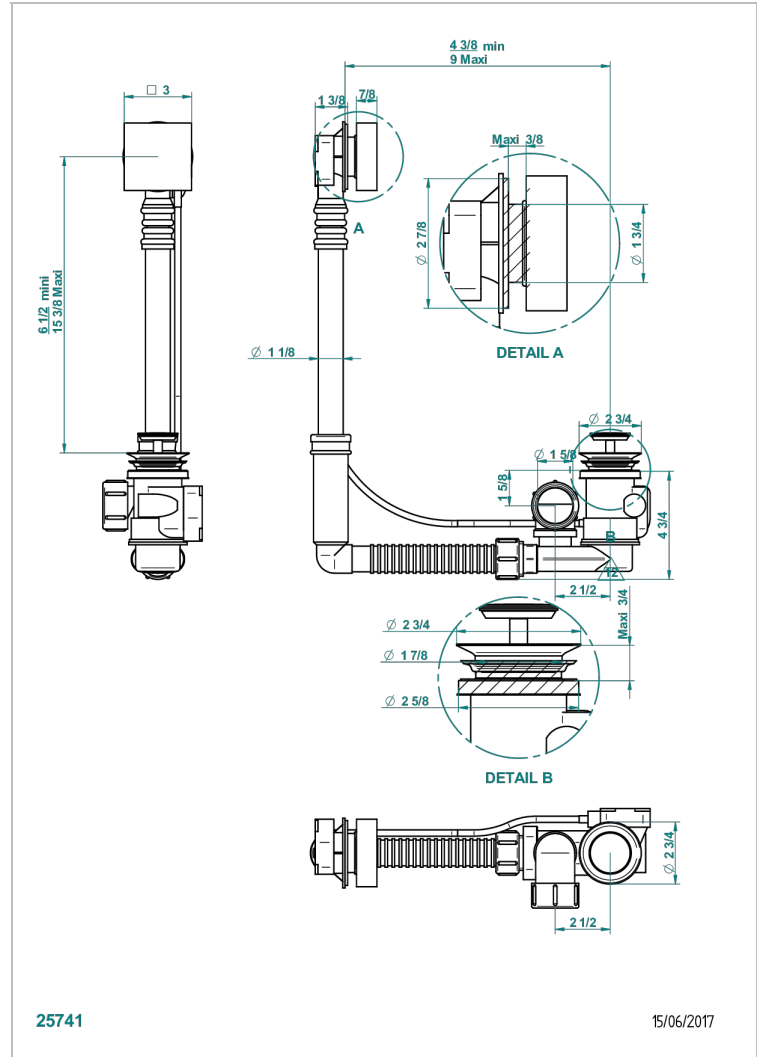

VEGETAL

U5F-302

THG
PARIS

Geberit bath waste, adjustable height: mini 165 mm / maxi 390 mm ; adjustable projection: mini 110 mm / maxi 230 mm, outlet \varnothing 40 mm, delivered with stylised control knob - European model

CHARACTERISTIC

- Vegetal
- Geberit bath waste, adjustable height: mini 165 mm / maxi 390 mm ; adjustable projection: mini 110 mm / maxi 230 mm, outlet \varnothing 40 mm, delivered with stylised control knob - European model

Nickel color PVD - H55
Polished chrome (color finish) - A02
Umber PVD - H66