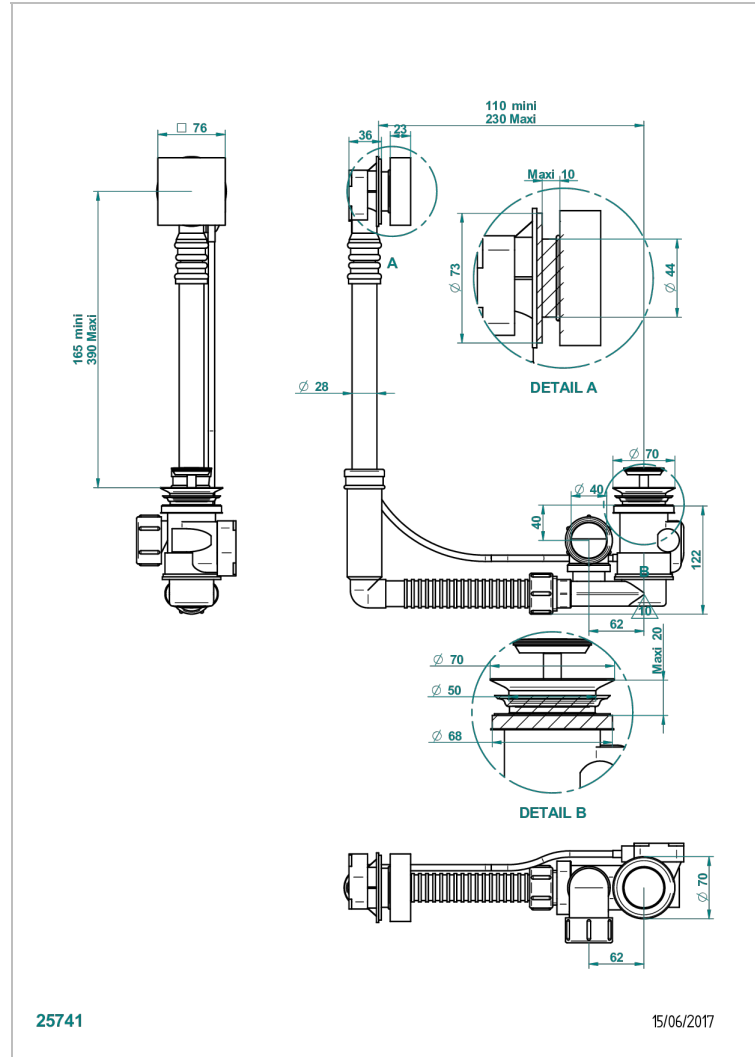

Geberit bath waste, adjustable height: mini 165 mm / maxi 390 mm ; adjustable projection: mini 110 mm / maxi 230 mm, outlet \varnothing 40 mm, delivered with stylised control knob - European model

25741

15/06/2017

CHARACTERISTIC

- Ginkgo
- Geberit bath waste, adjustable height: mini 165 mm / maxi 390 mm ; adjustable projection: mini 110 mm / maxi 230 mm, outlet \varnothing 40 mm, delivered with stylised control knob - European model

Nickel color PVD - H55
Polished chrome (color finish) - A02
Umber PVD - H66