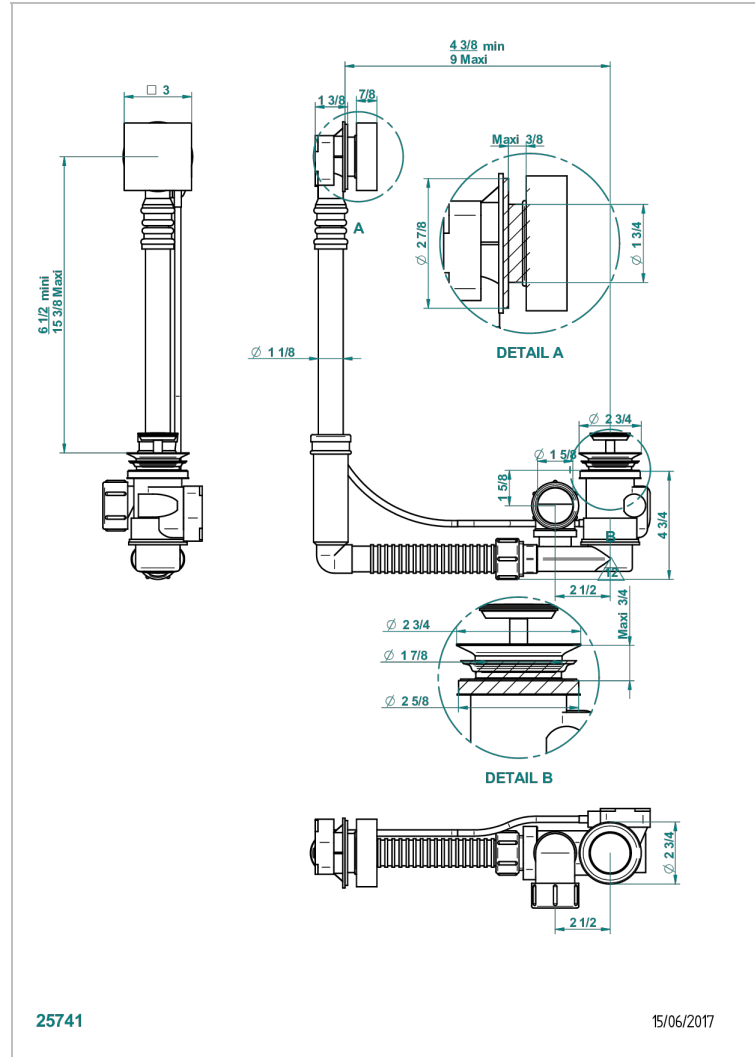

Geberit bath waste, adjustable height: mini 165 mm / maxi 390 mm ; adjustable projection: mini 110 mm / maxi 230 mm, outlet \varnothing 40 mm, delivered with stylised control knob - European model

CHARACTERISTIC

- Ginkgo
- Geberit bath waste, adjustable height: mini 165 mm / maxi 390 mm ; adjustable projection: mini 110 mm / maxi 230 mm, outlet \varnothing 40 mm, delivered with stylised control knob - European model

Nickel color PVD - H55
Polished chrome (color finish) - A02
Umber PVD - H66