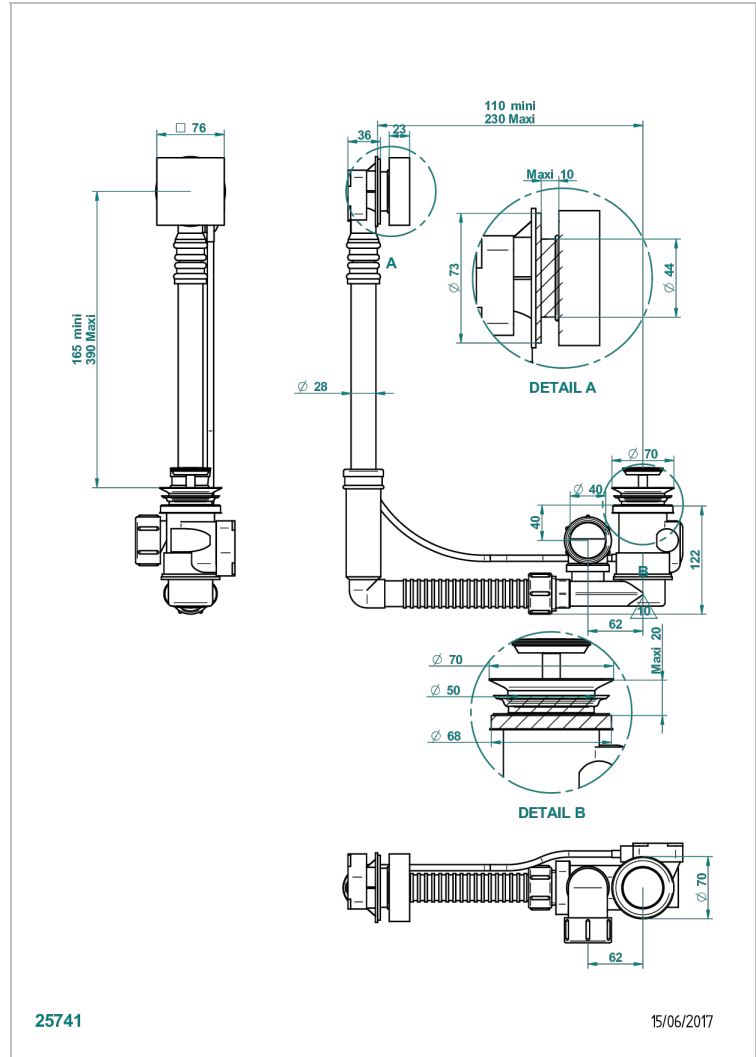

Geberit bath waste, adjustable height: mini 165 mm / maxi 390 mm ; adjustable projection: mini 110 mm / maxi 230 mm, outlet \varnothing 40 mm, delivered with stylised control knob - European model

25741

15/06/2017

CHARACTERISTIC

- Pure
- Geberit bath waste, adjustable height: mini 165 mm / maxi 390 mm ; adjustable projection: mini 110 mm / maxi 230 mm, outlet \varnothing 40 mm, delivered with stylised control knob - European model

Nickel color PVD - H55
 Polished chrome (color finish) - A02
 Umber PVD - H66