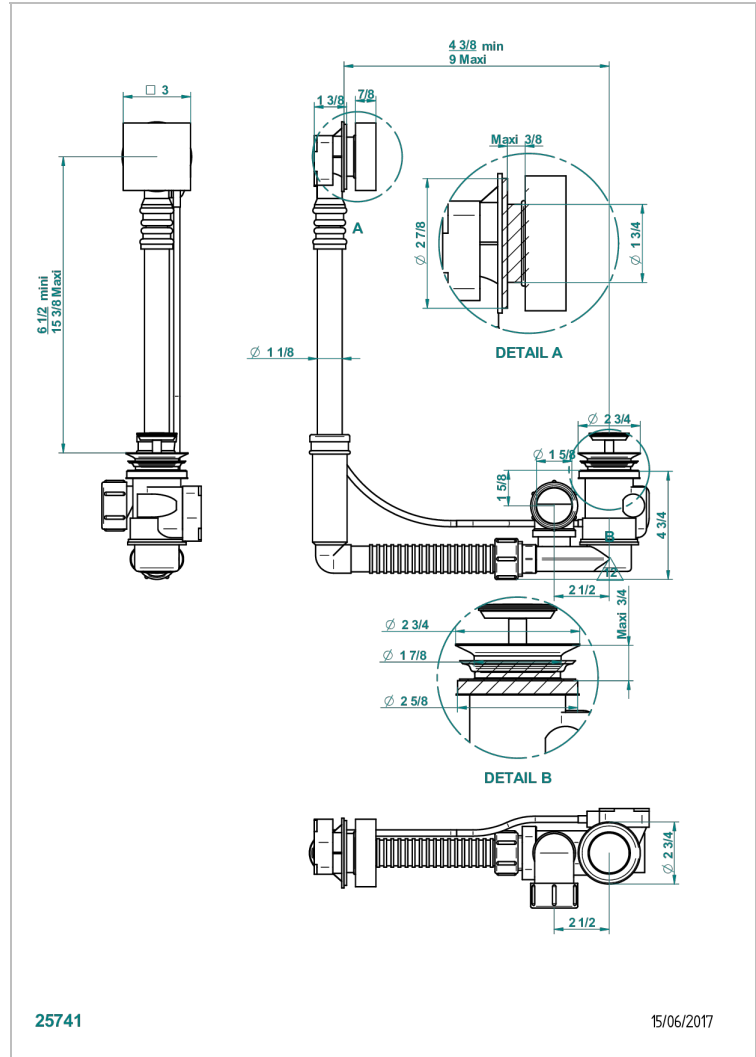

Geberit bath waste, adjustable height: mini 165 mm / maxi 390 mm ; adjustable projection: mini 110 mm / maxi 230 mm, outlet  $\varnothing$  40 mm, delivered with stylised control knob - European model

25741

15/06/2017

**CHARACTERISTIC**

- Pure
- Geberit bath waste, adjustable height: mini 165 mm / maxi 390 mm ; adjustable projection: mini 110 mm / maxi 230 mm, outlet  $\varnothing$  40 mm, delivered with stylised control knob - European model

- Nickel color PVD - H55
- Polished chrome (color finish) - A02
- Umber PVD - H66