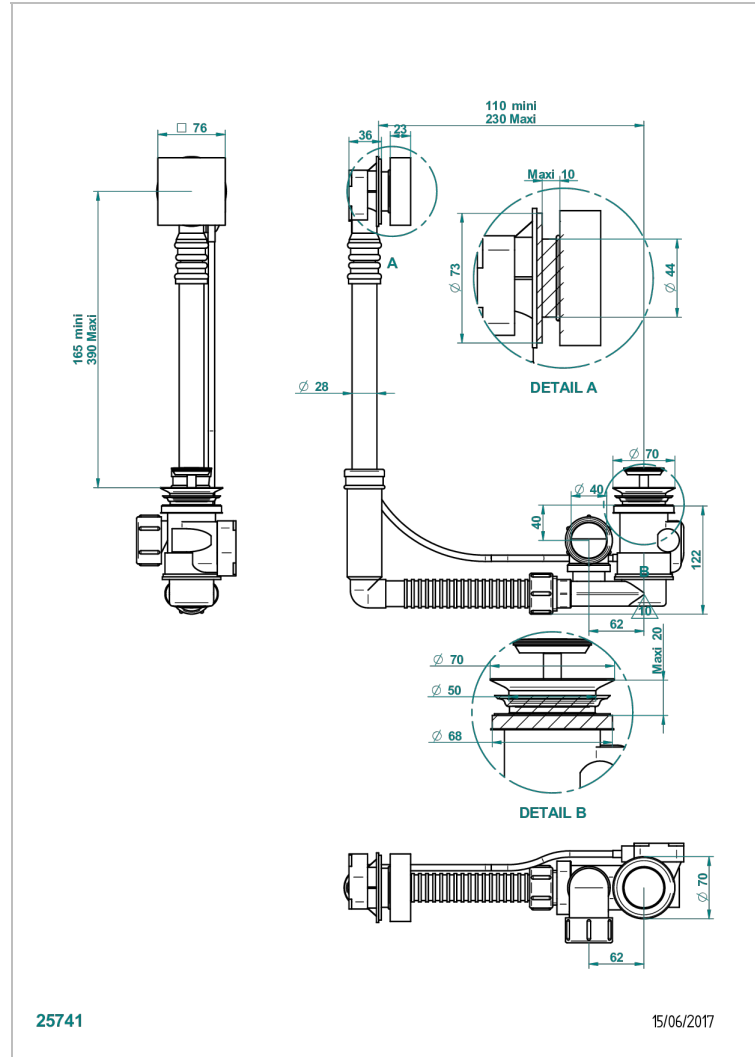

# NIAGARA

A38-302

THG  
PARIS

Geberit bath waste, adjustable height: mini 165 mm / maxi 390 mm ; adjustable projection: mini 110 mm / maxi 230 mm, outlet  $\varnothing$  40 mm, delivered with stylised control knob - European model

## CHARACTERISTIC

- Niagara
- Geberit bath waste, adjustable height: mini 165 mm / maxi 390 mm ; adjustable projection: mini 110 mm / maxi 230 mm, outlet  $\varnothing$  40 mm, delivered with stylised control knob - European model

Nickel color PVD - H55  
Polished chrome (color finish) - A02  
Umber PVD - H66