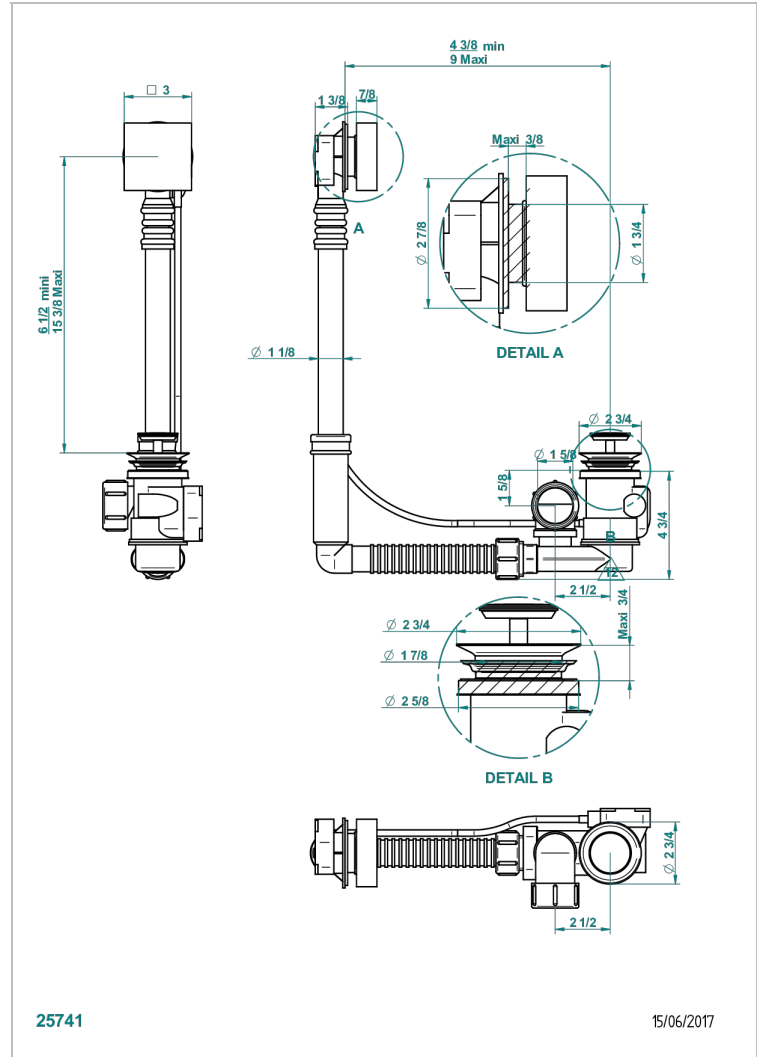

# NIAGARA

A38-302

THG  
PARIS

Geberit bath waste, adjustable height: mini 165 mm / maxi 390 mm ; adjustable projection: mini 110 mm / maxi 230 mm, outlet  $\varnothing$  40 mm, delivered with stylised control knob - European model

## CHARACTERISTIC

- Niagara
- Geberit bath waste, adjustable height: mini 165 mm / maxi 390 mm ; adjustable projection: mini 110 mm / maxi 230 mm, outlet  $\varnothing$  40 mm, delivered with stylised control knob - European model

Nickel color PVD - H55  
Polished chrome (color finish) - A02  
Umber PVD - H66