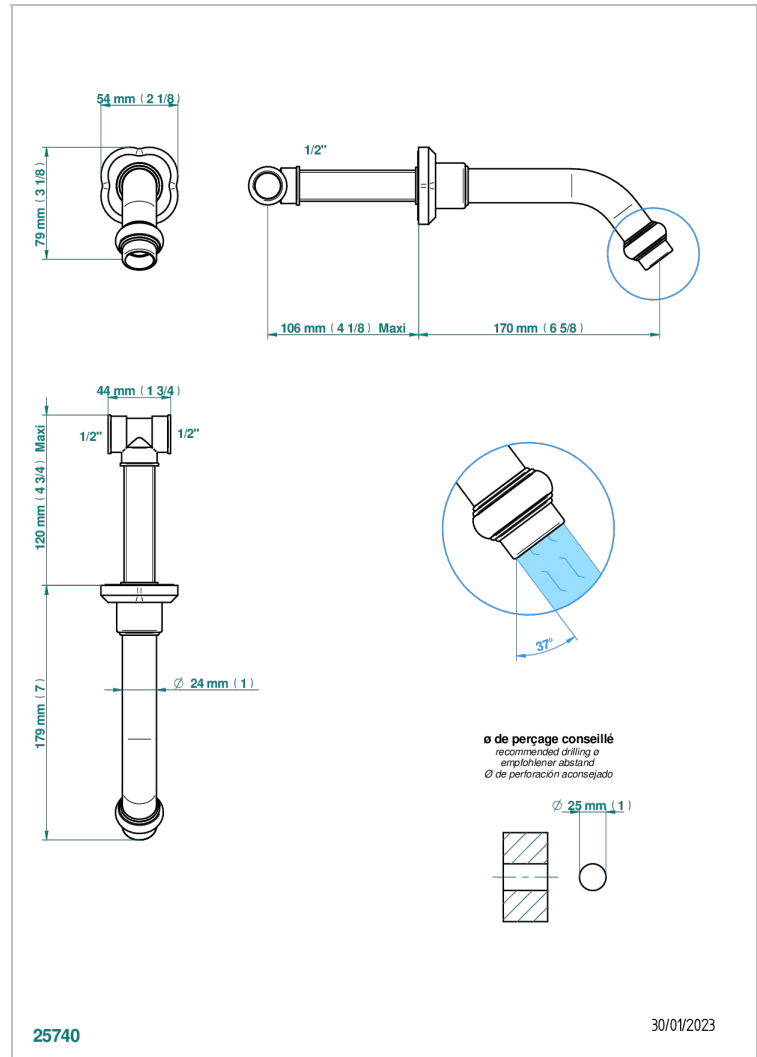

CAMELIA CLEAR CRYSTAL

U5L-22

Wall mounted basin spout, normal

THG[®]
PARIS

CHARACTERISTIC

- Camélia Clear crystal
- Wall mounted basin spout, normal

RELATED SKU'S

- Ref. G00-309/B Free-flow basin waste with grid
- Ref. G00-309/S Bottle Trap only for waste
- Ref. G00-316 Click waste
- Ref. G00-308T Adjustable bottle trap, mini 45 mm - maxi 90 mm with 300 mm overflow pipe

AVAILABLE FINITIONS

Antique nickel - H28
Black ceram - D30
Blush PVD - H62
Brass color PVD - H49
Brown bronze color PVD - F33
Gold color PVD - H52

Graphite PVD - H64
Matt Umber PVD - H67
Matt blush PVD - H60
Matt brass color PVD - H50
Matt brown bronze color PVD - F34
Matt chrome - C02