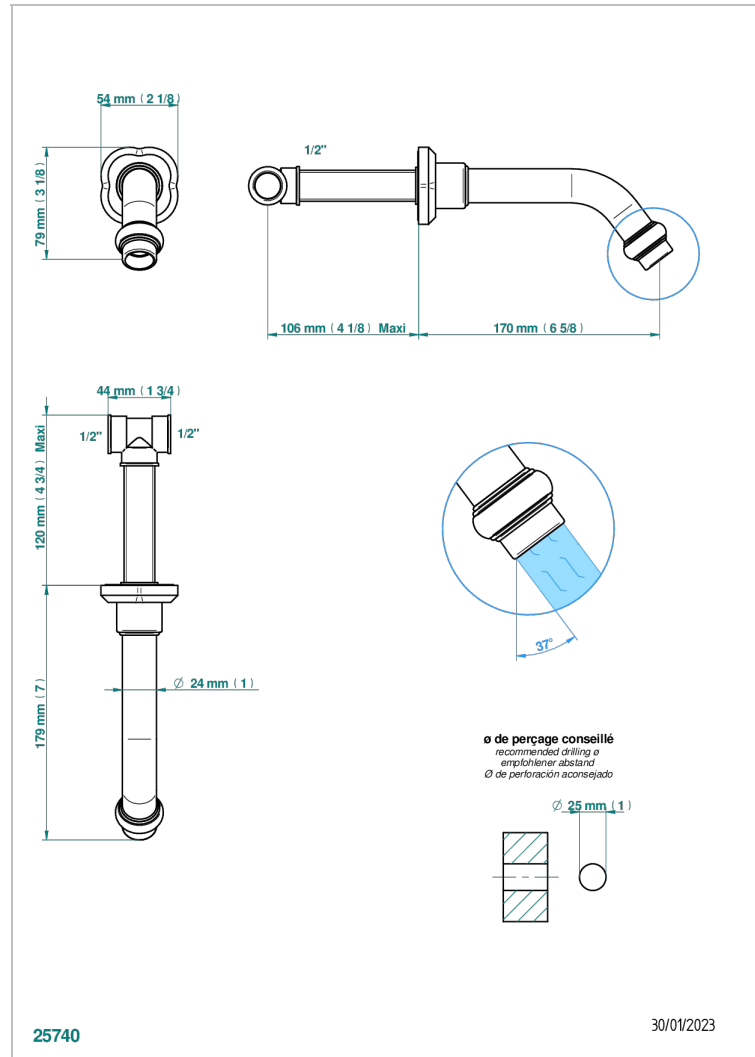

CAMELIA CLEAR CRYSTAL

U5L-22

Wall mounted basin spout, normal

THG[®]
PARIS

CHARACTERISTIC

- Camélia Clear crystal
- Wall mounted basin spout, normal

RELATED SKU'S

- Ref. G00-309/B Free-flow basin waste with grid
- Ref. G00-309/S Bottle Trap only for waste
- Ref. G00-316 Click waste
- Ref. G00-308T Adjustable bottle trap, mini 45 mm - maxi 90 mm with 300 mm overflow pipe

AVAILABLE FINITIONS

Antique nickel - H28
Black ceram - D30
Blush PVD - H62
Brass color PVD - H49
Brown bronze color PVD - F33
Gold color PVD - H52

Graphite PVD - H64
Matt Umber PVD - H67
Matt blush PVD - H60
Matt brass color PVD - H50
Matt brown bronze color PVD - F34
Matt chrome - C02