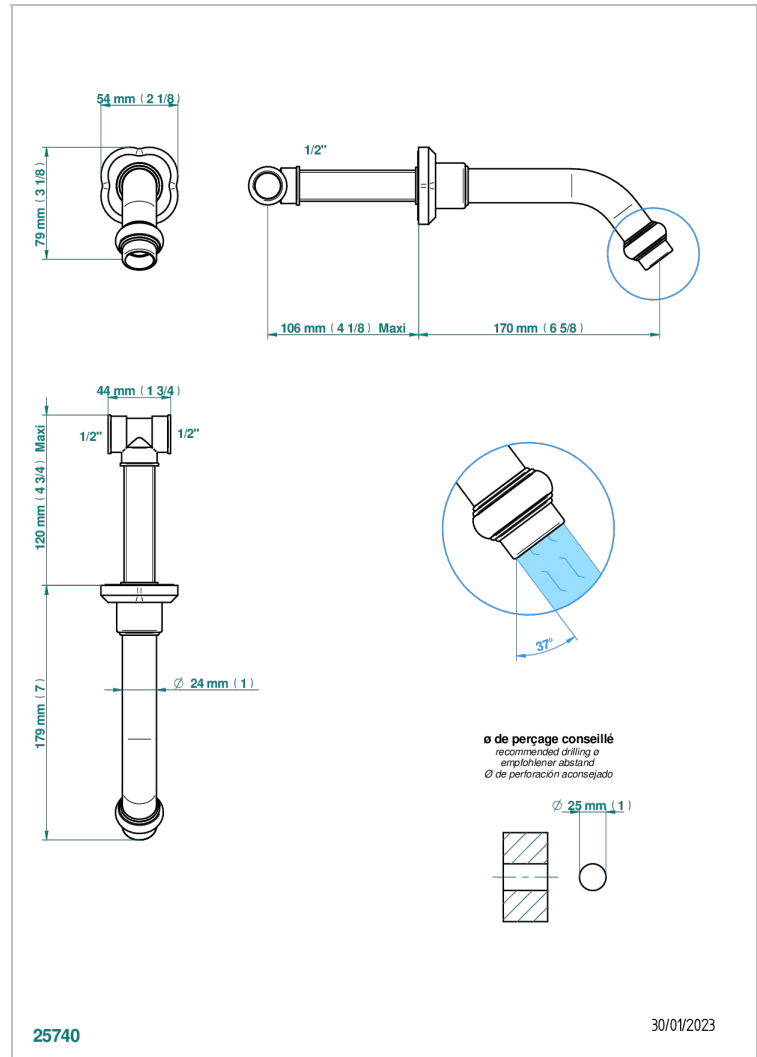

# CAMELIA BLACK CRYSTAL

U5K-22

Wall mounted basin spout, normal

THG<sup>®</sup>  
PARIS

## CHARACTERISTIC

- Camélia Black crystal
- Wall mounted basin spout, normal

## RELATED SKU'S

- Ref. G00-309/B Free-flow basin waste with grid
- Ref. G00-309/S Bottle Trap only for waste
- Ref. G00-316 Click waste
- Ref. G00-308T Adjustable bottle trap, mini 45 mm - maxi 90 mm with 300 mm overflow pipe