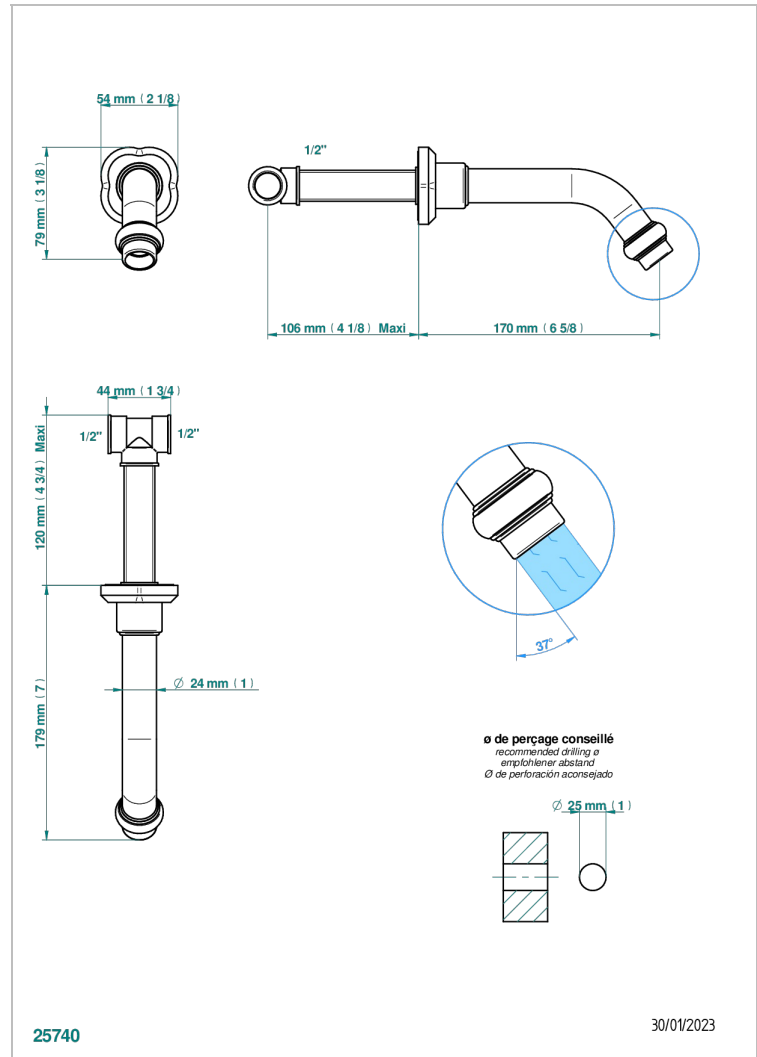

CAMELIA BLACK CRYSTAL

U5K-22

Wall mounted basin spout, normal

THG[®]
PARIS

CHARACTERISTIC

- Camélia Black crystal
- Wall mounted basin spout, normal

RELATED SKU'S

- Ref. G00-309/B Free-flow basin waste with grid
- Ref. G00-309/S Bottle Trap only for waste
- Ref. G00-316 Click waste
- Ref. G00-308T Adjustable bottle trap, mini 45 mm - maxi 90 mm with 300 mm overflow pipe

AVAILABLE FINITIONS

Antique nickel - H28
Black ceram - D30
Blush PVD - H62
Brass color PVD - H49
Brown bronze color PVD - F33
Gold color PVD - H52

Graphite PVD - H64
Matt Umber PVD - H67
Matt blush PVD - H60
Matt brass color PVD - H50
Matt brown bronze color PVD - F34
Matt chrome - C02