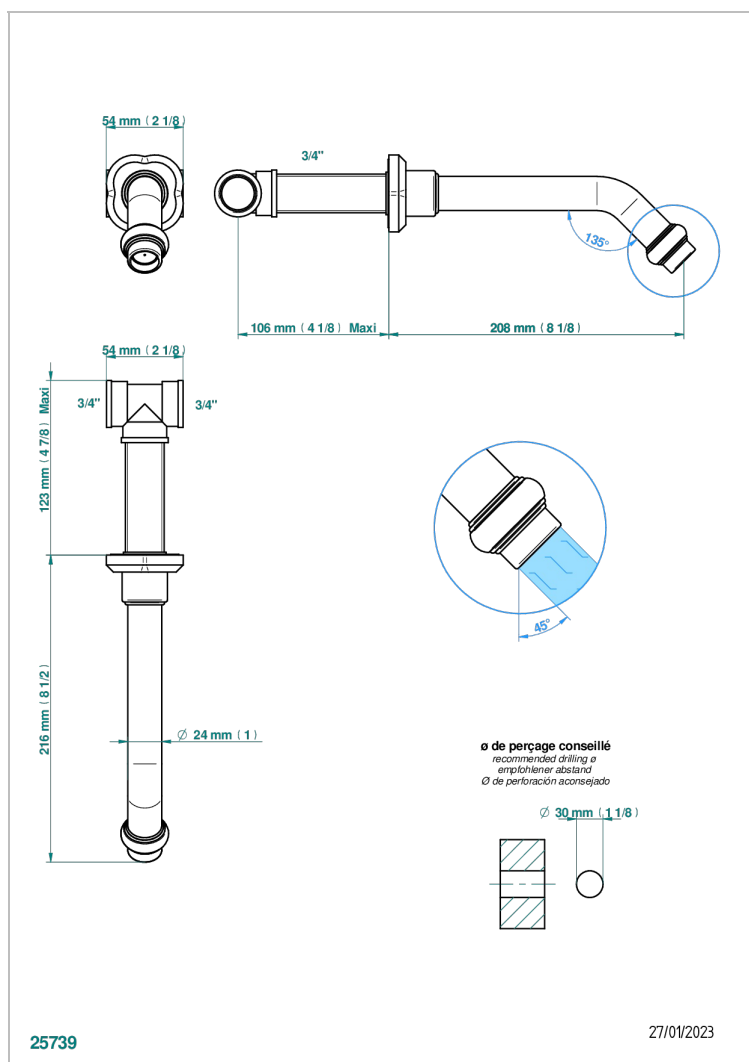

CAMELIA CLEAR CRYSTAL

U5L-22G

Wall mounted bath spout, goliath

THG
PARIS

CHARACTERISTIC

- Camélia Clear crystal
- Wall mounted bath spout, goliath

AVAILABLE FINITIONS

Antique nickel - H28
Black ceram - D30
Blush PVD - H62
Brass color PVD - H49
Brown bronze color PVD - F33
Gold color PVD - H52