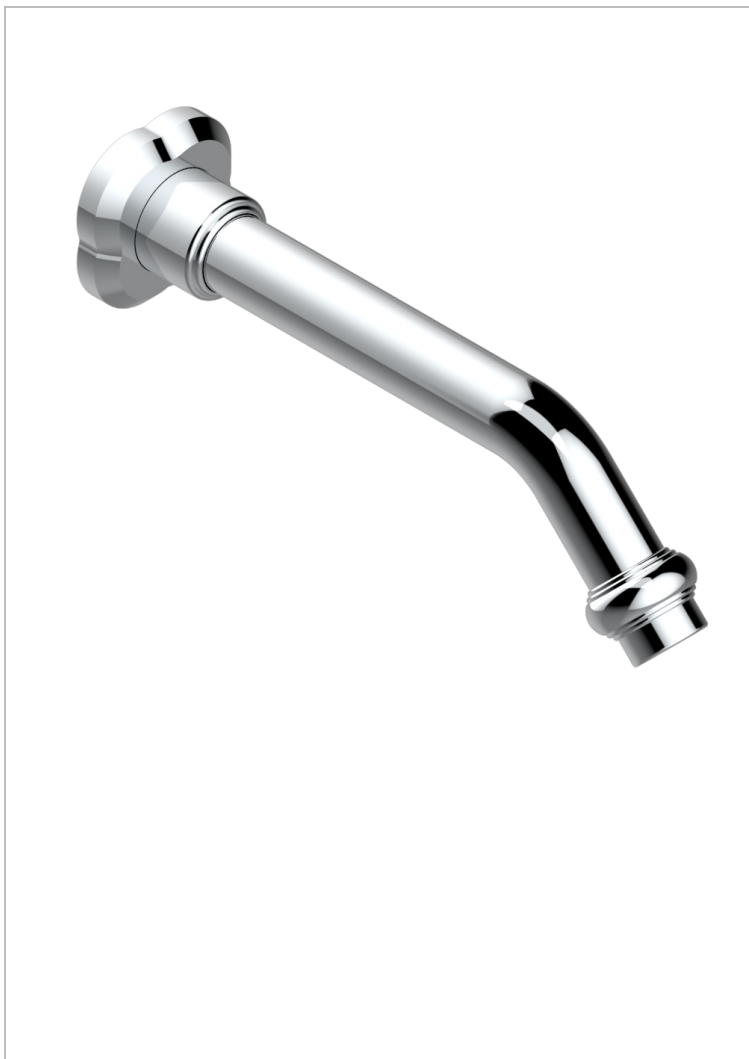

CAMELIA CLEAR CRYSTAL

U5L-22G

Wall mounted bath spout, goliath

THG
PARIS

CHARACTERISTIC

- Camélia Clear crystal
- Wall mounted bath spout, goliath

AVAILABLE FINITIONS

Antique nickel - H28
Black ceram - D30
Blush PVD - H62
Brass color PVD - H49
Brown bronze color PVD - F33
Gold color PVD - H52

Graphite PVD - H64
Matt Umber PVD - H67
Matt blush PVD - H60
Matt brass color PVD - H50
Matt brown bronze color PVD - F34
Matt chrome - C02

Matt gold - F07
Matt gold color PVD - H53
Matt graphite PVD - H65
Matt nickel (color finish) - C01
Matt nickel color PVD - H56
Nickel color PVD - H55

Polished chrome (color finish) - A02
Polished gold (color finish) - F01
Polished nickel - B01
Soft matt gold - F31
Umber PVD - H66