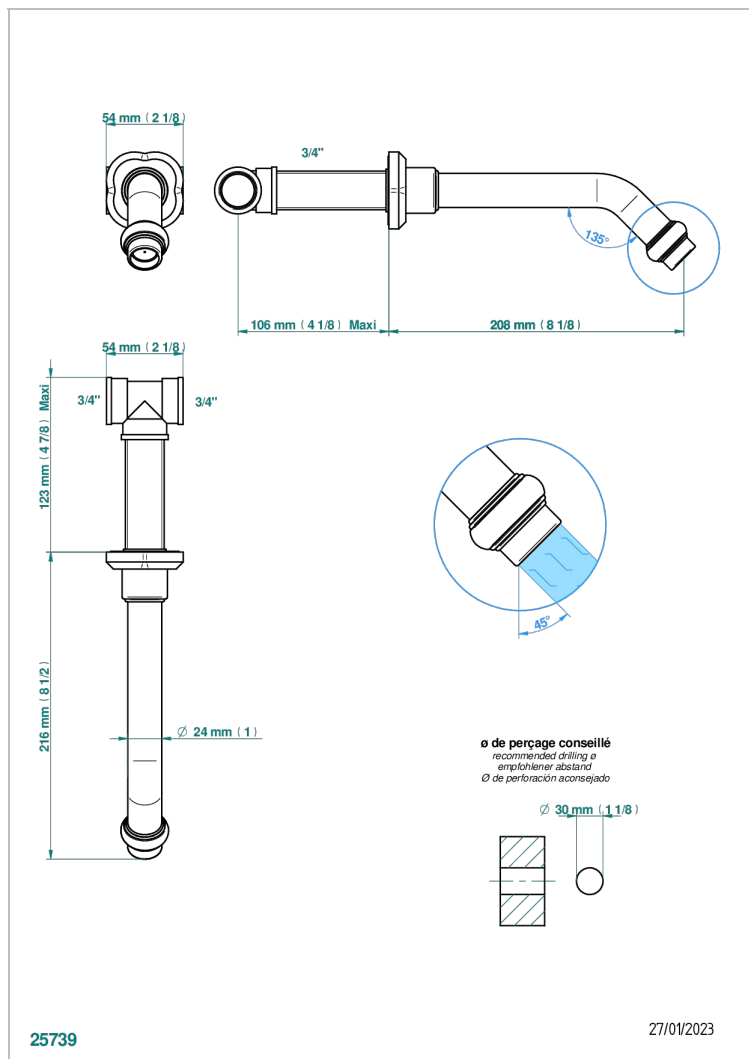

CAMELIA CLEAR CRYSTAL

U5L-22G

Wall mounted bath spout, goliath

THG
PARIS

CHARACTERISTIC

- Camélia Clear crystal
- Wall mounted bath spout, goliath

AVAILABLE FINITIONS

Antique nickel - H28
Black ceram - D30
Blush PVD - H62
Brass color PVD - H49
Brown bronze color PVD - F33
Gold color PVD - H52