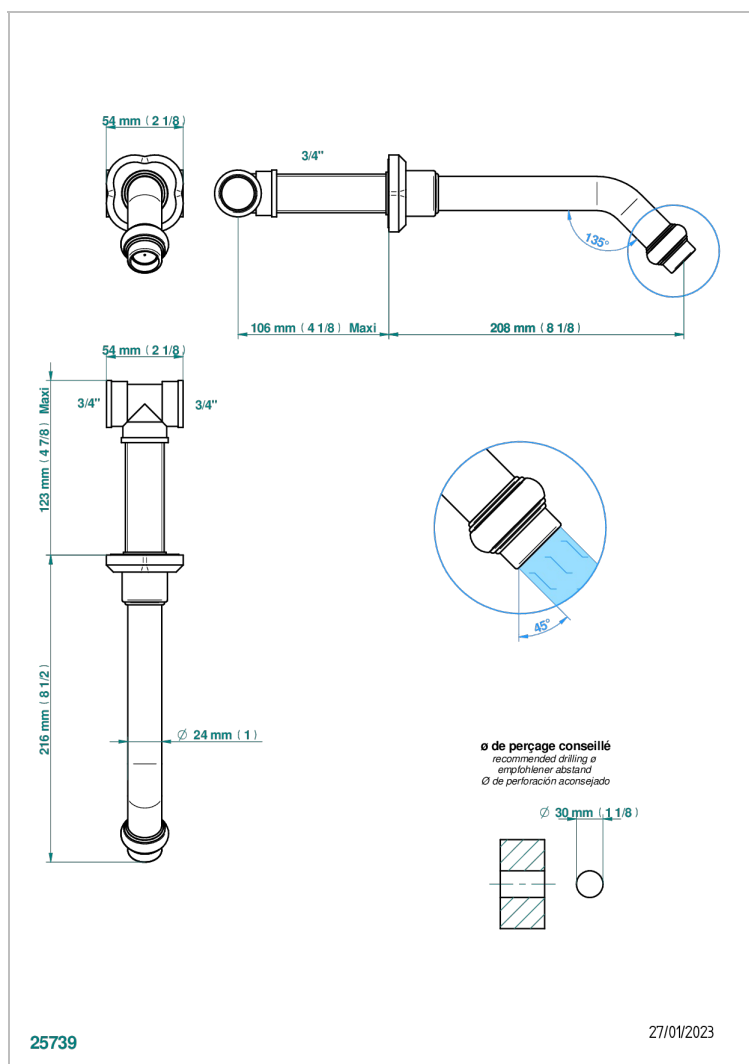

CAMELIA BLACK CRYSTAL

U5K-22G

Wall mounted bath spout, goliath

THG
PARIS

CHARACTERISTIC

- Camélia Black crystal
- Wall mounted bath spout, goliath

AVAILABLE FINITIONS

Antique nickel - H28
Black ceram - D30
Blush PVD - H62
Brass color PVD - H49
Brown bronze color PVD - F33
Gold color PVD - H52