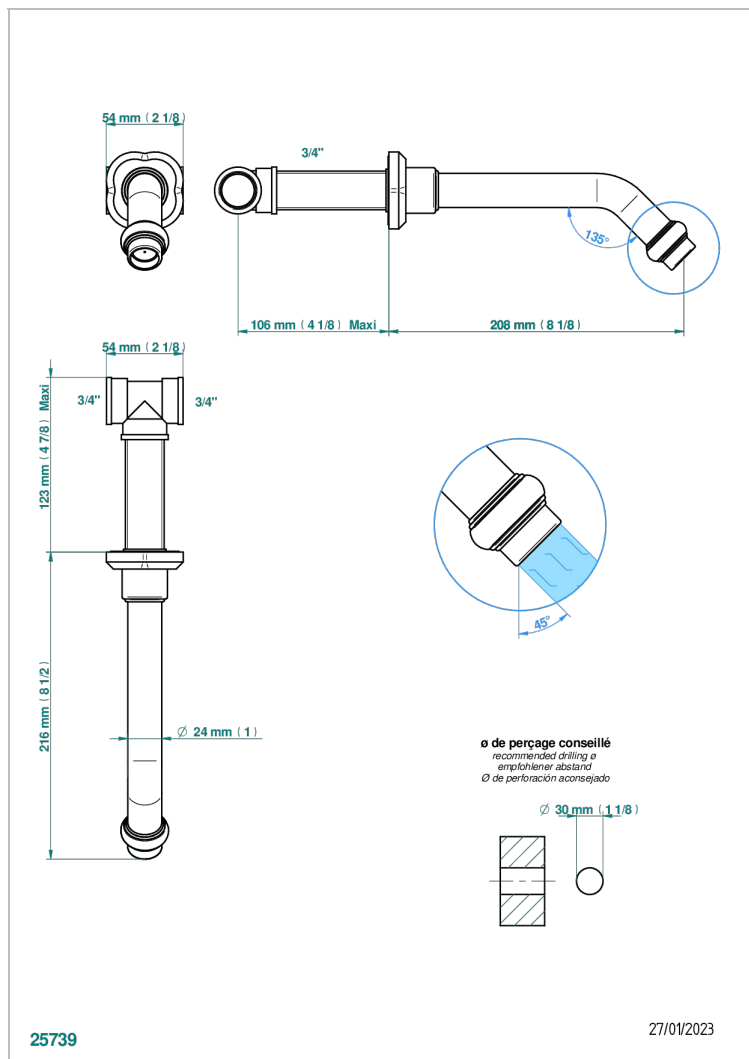

CAMELIA BLACK CRYSTAL

U5K-22G

Wall mounted bath spout, goliath

THG
PARIS

CHARACTERISTIC

- Camélia Black crystal
- Wall mounted bath spout, goliath

AVAILABLE FINITIONS

Antique nickel - H28
Black ceram - D30
Blush PVD - H62
Brass color PVD - H49
Brown bronze color PVD - F33
Gold color PVD - H52