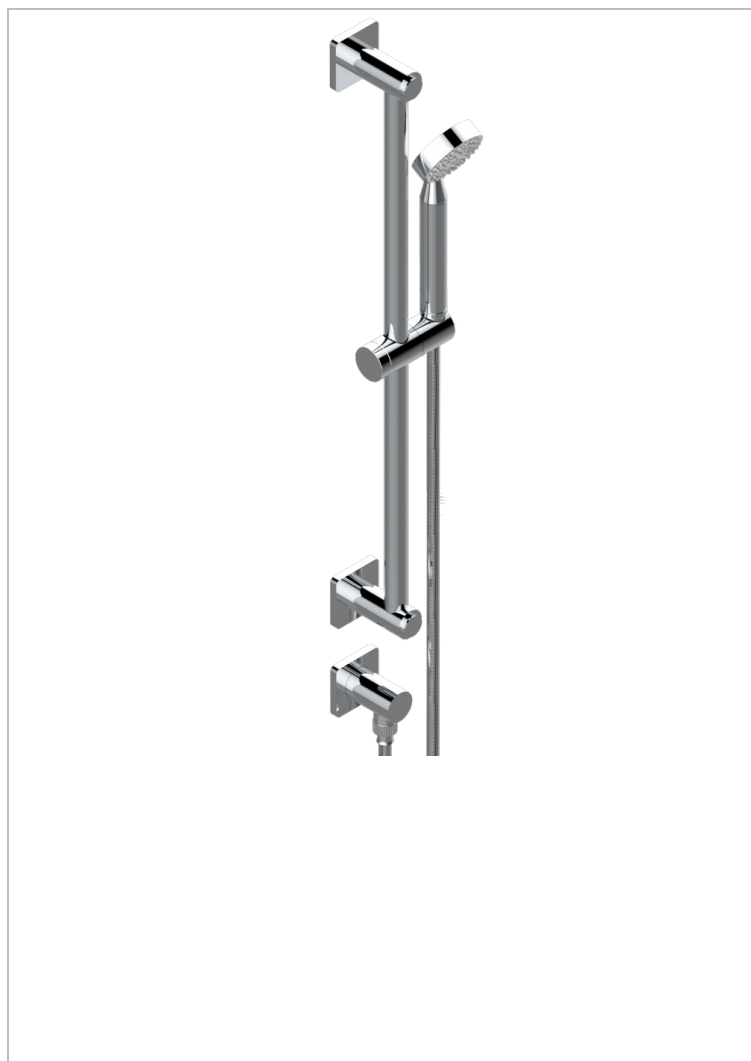

PROFIL BLACK ONYX WITH LEVER

A6P-58

Wall mounted stylised handshower, sidebar, hose, hook and elbow

CHARACTERISTIC

- Profil Black Onyx with lever
- Wall mounted stylised handshower, sidebar, hose, hook and elbow

TECHNICAL SPECS

- Recommandé : 3 bars (max. 5 bars) - Advised : 43,5 psi (max. 72 psi)
- 9,5 l/min à 3 bars (2.5 gpm at 43.5 psi)

AVAILABLE FINITIONS

Antique nickel - H28
Black ceram - D30
Blush PVD - H62
Brass color PVD - H49
Brown bronze color PVD - F33
Gold color PVD - H52

Nickel color PVD - H55
Polished chrome (color finish) - A02
Polished chrome / Polished gold (color finish) - G02
Polished gold (color finish) - F01
Polished nickel - B01
Soft gold - F30

Soft matt gold - F31
Umber PVD - H66
Varnished matt antique red copper (color finish) - H07