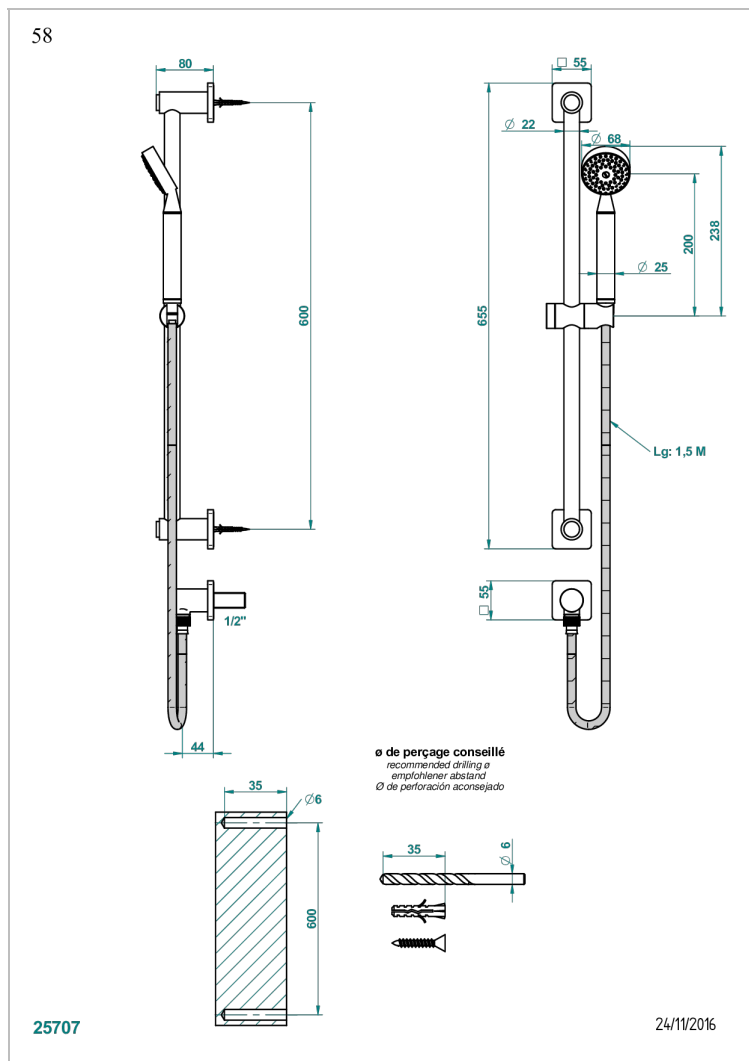

PROFIL BLACK ONYX WITH LEVER

A6P-58

Wall mounted stylised handshower, sidebar, hose, hook and elbow

CHARACTERISTIC

- Profil Black Onyx with lever
- Wall mounted stylised handshower, sidebar, hose, hook and elbow

TECHNICAL SPECS

- Recommandé : 3 bars (max. 5 bars) - Advised : 43,5 psi (max. 72 psi)
- 9,5 l/min à 3 bars (2.5 gpm at 43.5 psi)

AVAILABLE FINITIONS

Antique nickel - H28
Black ceram - D30
Blush PVD - H62
Brass color PVD - H49
Brown bronze color PVD - F33
Gold color PVD - H52

Nickel color PVD - H55
Polished chrome (color finish) - A02
Polished chrome / Polished gold (color finish) - G02
Polished gold (color finish) - F01
Polished nickel - B01
Soft gold - F30

Soft matt gold - F31
Umber PVD - H66
Varnished matt antique red copper (color finish) - H07