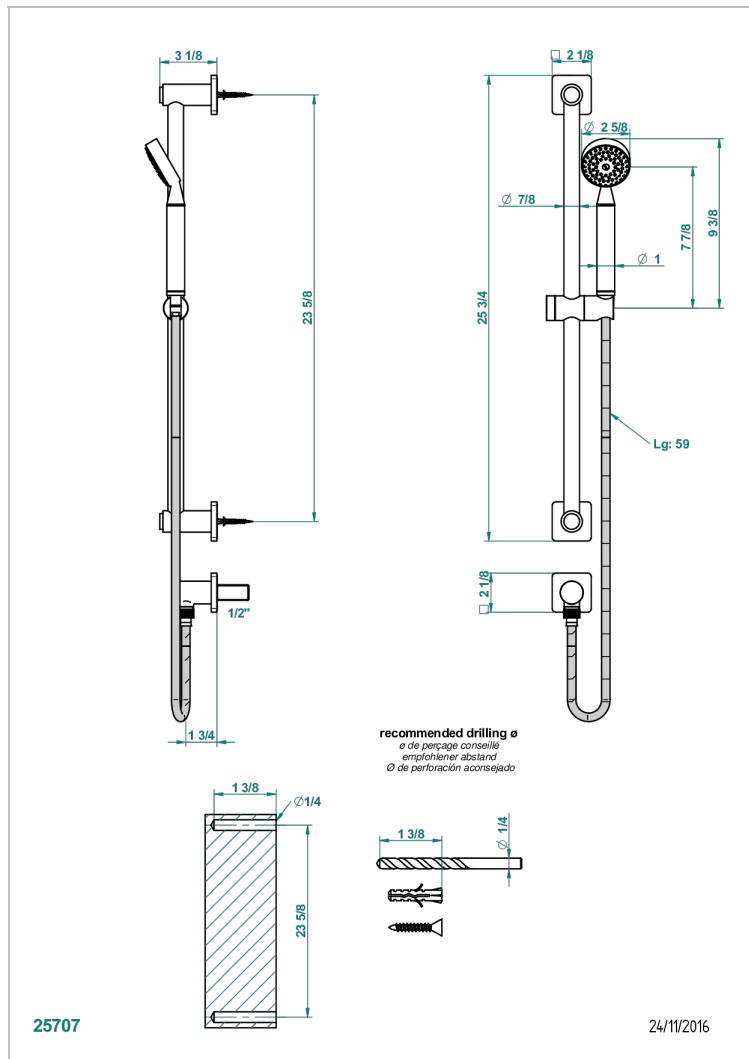

PROFIL BLACK ONYX WITH LEVER

A6P-58

Wall mounted stylised handshower, sidebar, hose, hook and elbow

CHARACTERISTIC

- Profil Black Onyx with lever
- Wall mounted stylised handshower, sidebar, hose, hook and elbow

TECHNICAL SPECS

- Recommandé : 3 bars (max. 5 bars) - Advised : 43,5 psi (max. 72 psi)
- 9,5 l/min à 3 bars (2.5 gpm at 43.5 psi)

AVAILABLE FINITIONS

Antique nickel - H28
Black ceram - D30
Blush PVD - H62
Brass color PVD - H49
Brown bronze color PVD - F33
Gold color PVD - H52

Nickel color PVD - H55
Polished chrome (color finish) - A02
Polished chrome / Polished gold (color finish) - G02
Polished gold (color finish) - F01
Polished nickel - B01
Soft gold - F30

Soft matt gold - F31
Umber PVD - H66
Varnished matt antique red copper (color finish) - H07