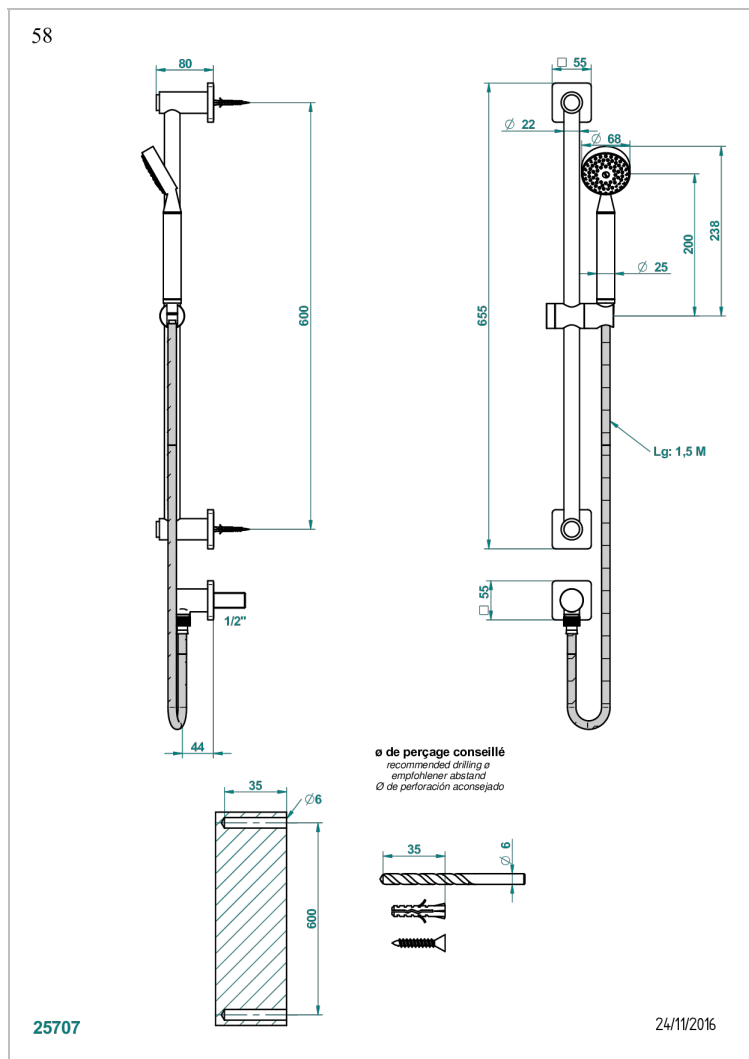

PROFIL BLACK ONYX WITH LEVER

A6P-58

Wall mounted stylised handshower, sidebar, hose, hook and elbow

CHARACTERISTIC

- Profil Black Onyx with lever
- Wall mounted stylised handshower, sidebar, hose, hook and elbow

TECHNICAL SPECS

- Recommandé : 3 bars (max. 5 bars) - Advised : 43,5 psi (max. 72 psi)
- 9,5 l/min à 3 bars (2.5 gpm at 43.5 psi)

AVAILABLE FINITIONS

Antique nickel - H28
Black ceram - D30
Blush PVD - H62
Brass color PVD - H49
Brown bronze color PVD - F33
Gold color PVD - H52

Nickel color PVD - H55
Polished chrome (color finish) - A02
Polished chrome / Polished gold (color finish) - G02
Polished gold (color finish) - F01
Polished nickel - B01
Soft gold - F30

Soft matt gold - F31
Umber PVD - H66
Varnished matt antique red copper (color finish) - H07