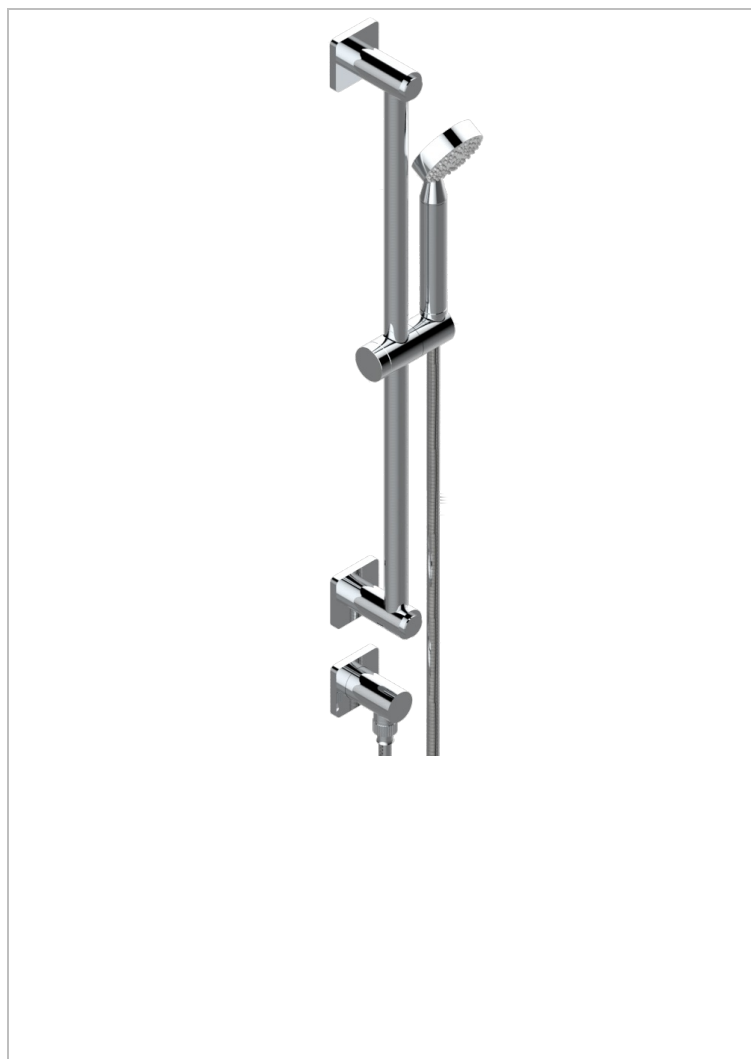

PROFIL BLACK ONYX WITH LEVER

A6P-58

Wall mounted stylised handshower, sidebar, hose, hook and elbow

CHARACTERISTIC

- Profil Black Onyx with lever
- Wall mounted stylised handshower, sidebar, hose, hook and elbow

TECHNICAL SPECS

- Recommandé : 3 bars (max. 5 bars) - Advised : 43,5 psi (max. 72 psi)
- 9,5 l/min à 3 bars (2.5 gpm at 43.5 psi)

AVAILABLE FINITIONS

Antique nickel - H28
Black ceram - D30
Blush PVD - H62
Brass color PVD - H49
Brown bronze color PVD - F33
Gold color PVD - H52

Nickel color PVD - H55
Polished chrome (color finish) - A02
Polished chrome / Polished gold (color finish) - G02
Polished gold (color finish) - F01
Polished nickel - B01
Soft gold - F30

Soft matt gold - F31
Umber PVD - H66
Varnished matt antique red copper (color finish) - H07