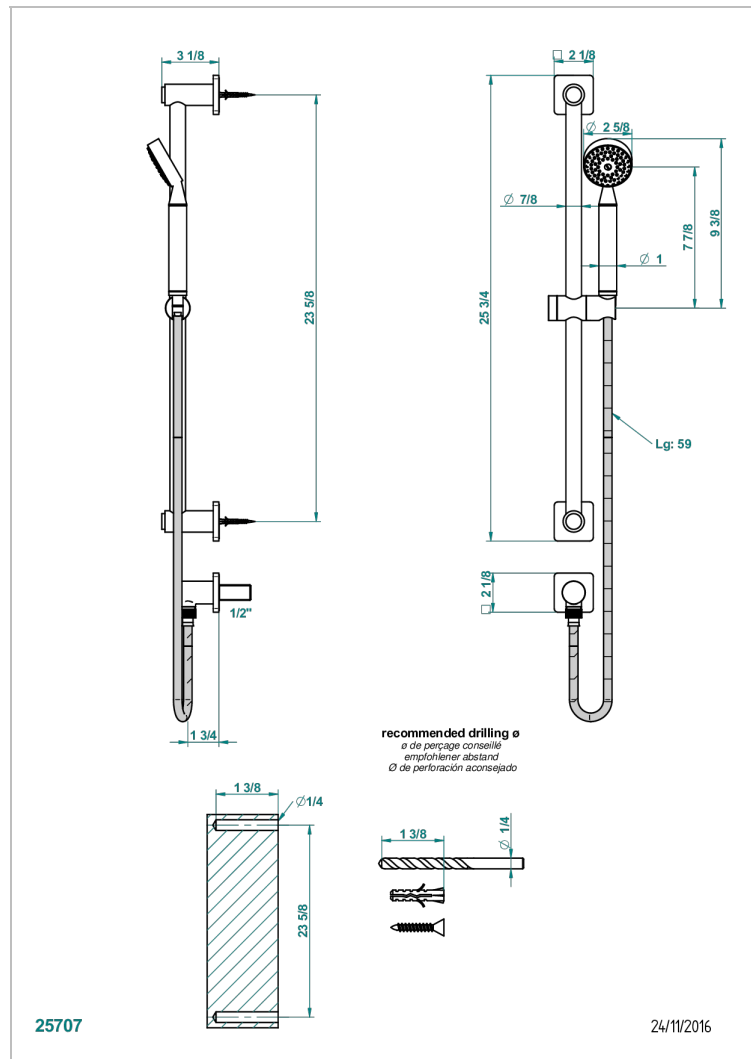

# PROFIL BLACK ONYX WITH LEVER

A6P-58

Wall mounted stylised handshower, sidebar, hose, hook and elbow

## CHARACTERISTIC

- Profil Black Onyx with lever
- Wall mounted stylised handshower, sidebar, hose, hook and elbow

## TECHNICAL SPECS

- Recommandé : 3 bars (max. 5 bars) - Advised : 43,5 psi (max. 72 psi)
- 9,5 l/min à 3 bars (2.5 gpm at 43.5 psi)