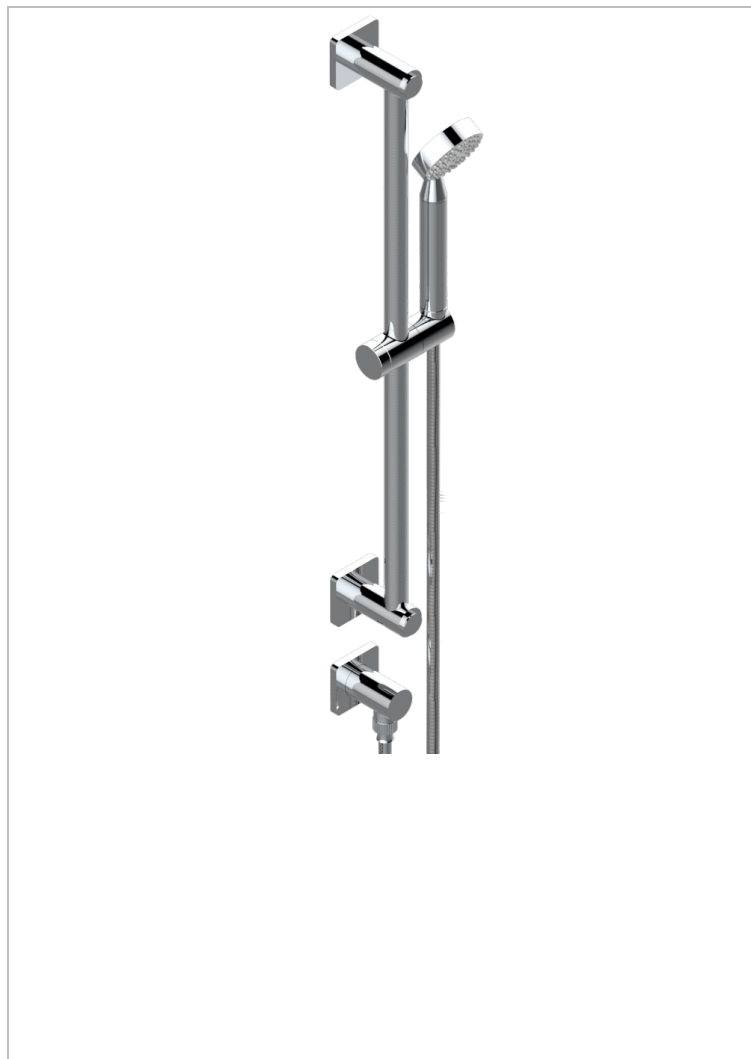

# PROFIL BLACK ONYX WITH LEVER

A6P-58

Wall mounted stylised handshower, sidebar, hose, hook and elbow

## CHARACTERISTIC

- Profil Black Onyx with lever
- Wall mounted stylised handshower, sidebar, hose, hook and elbow

## AVAILABLE FINITIONS

Antique nickel - H28  
Black ceram - D30  
Blush PVD - H62  
Brass color PVD - H49  
Brown bronze color PVD - F33  
Gold color PVD - H52

Graphite PVD - H64  
Lacquered light bronze - D01  
Matt Umber PVD - H67  
Matt blush PVD - H60  
Matt brass color PVD - H50  
Matt brown bronze color PVD - F34