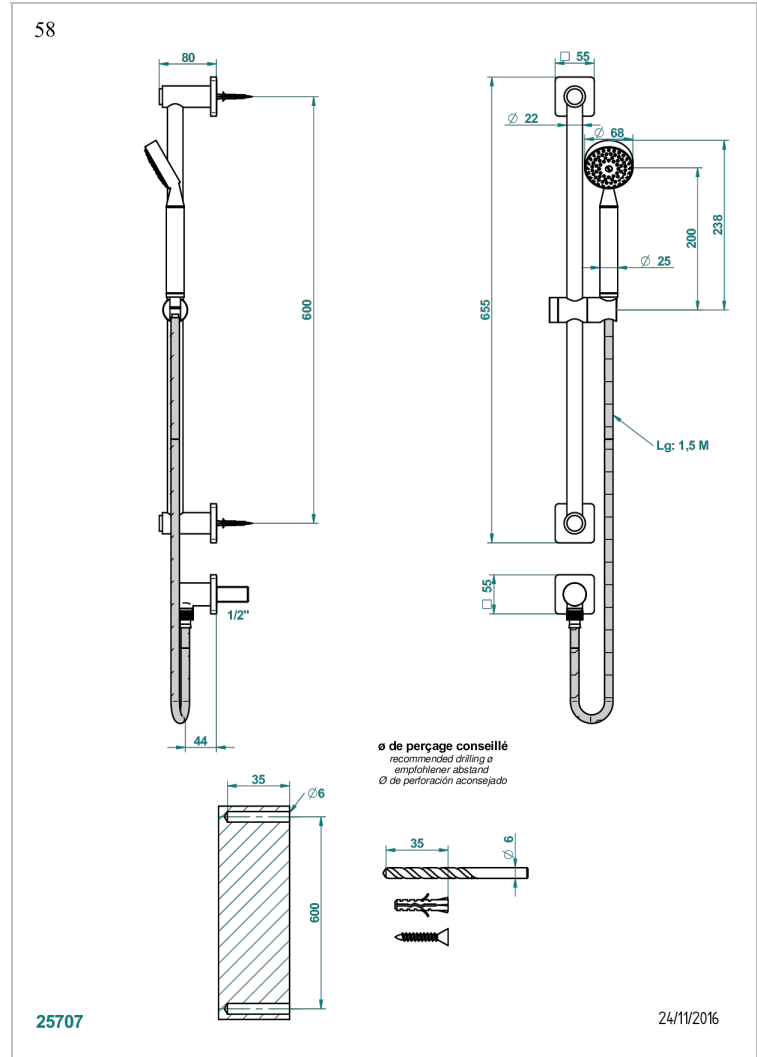

PROFIL BLACK ONYX

A6N-58

Wall mounted stylised handshower, sidebar, hose, hook and elbow

CHARACTERISTIC

- Profil Black Onyx
- Wall mounted stylised handshower, sidebar, hose, hook and elbow

TECHNICAL SPECS

- Recommandé : 3 bars (max. 5 bars) - Advised : 43,5 psi (max. 72 psi)
- 9,5 l/min à 3 bars (2.5 gpm at 43.5 psi)

AVAILABLE FINITIONS

Antique nickel - H28
Black ceram - D30
Blush PVD - H62
Brass color PVD - H49
Brown bronze color PVD - F33
Gold color PVD - H52

Nickel color PVD - H55
Polished chrome (color finish) - A02
Polished chrome / Polished gold (color finish) - G02
Polished gold (color finish) - F01
Polished nickel - B01
Soft gold - F30

Soft matt gold - F31
Umber PVD - H66
Varnished matt antique red copper (color finish) - H07