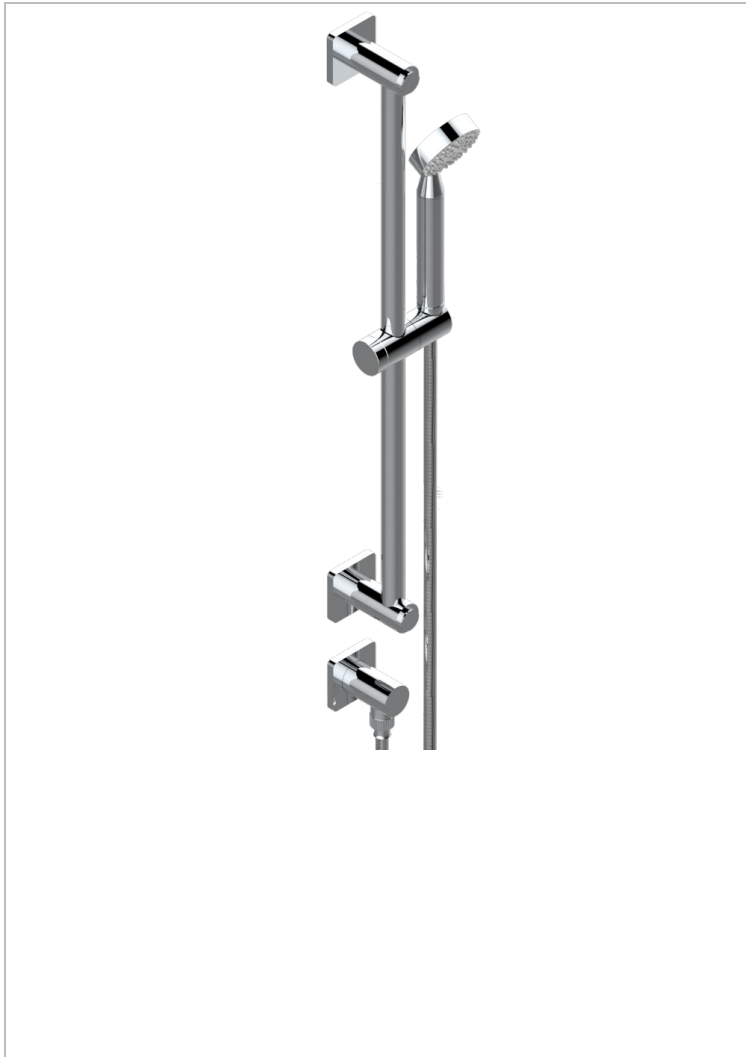

PROFIL BLACK ONYX

A6N-58

Wall mounted stylised handshower, sidebar, hose, hook and elbow

CHARACTERISTIC

- Profil Black Onyx
- Wall mounted stylised handshower, sidebar, hose, hook and elbow

TECHNICAL SPECS

- Recommandé : 3 bars (max. 5 bars) - Advised : 43,5 psi (max. 72 psi)
- 9,5 l/min à 3 bars (2.5 gpm at 43.5 psi)

AVAILABLE FINITIONS

Antique nickel - H28
 Black ceram - D30
 Blush PVD - H62
 Brass color PVD - H49
 Brown bronze color PVD - F33
 Gold color PVD - H52

Nickel color PVD - H55
 Polished chrome (color finish) - A02
 Polished chrome / Polished gold (color finish) - G02
 Polished gold (color finish) - F01
 Polished nickel - B01
 Soft gold - F30

Soft matt gold - F31
 Umber PVD - H66
 Varnished matt antique red copper (color finish) - H07