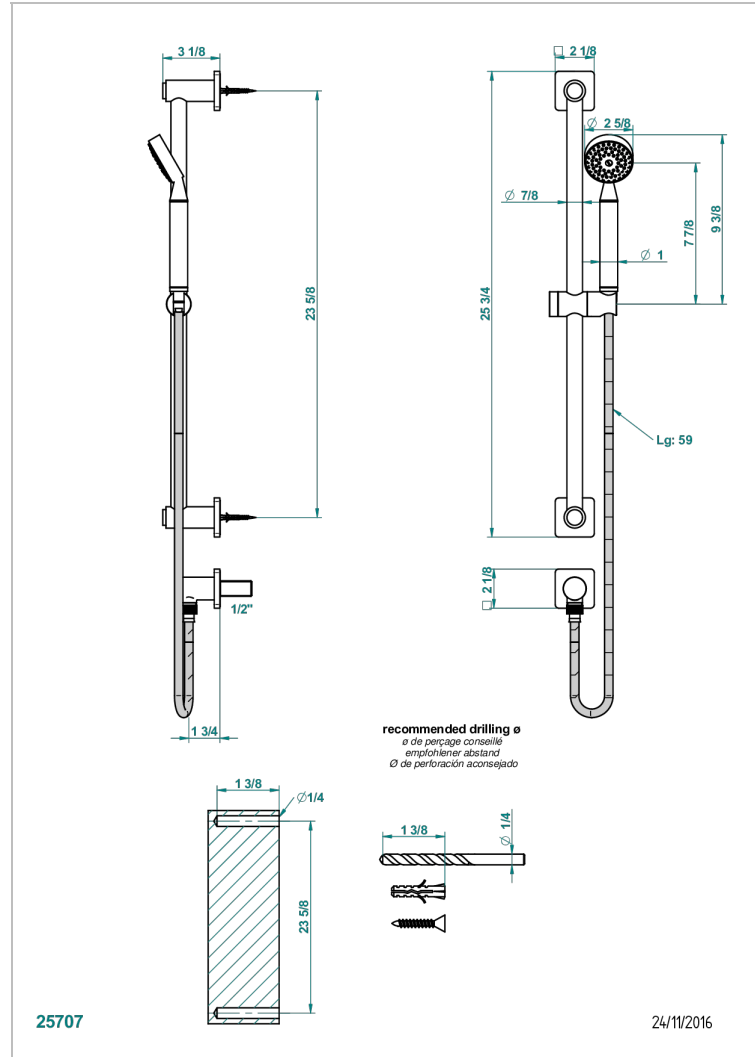

PROFIL BLACK ONYX

A6N-58

Wall mounted stylised handshower, sidebar, hose, hook and elbow

CHARACTERISTIC

- Profil Black Onyx
- Wall mounted stylised handshower, sidebar, hose, hook and elbow

TECHNICAL SPECS

- Recommandé : 3 bars (max. 5 bars) - Advised : 43,5 psi (max. 72 psi)
- 9,5 l/min à 3 bars (2.5 gpm at 43.5 psi)

AVAILABLE FINITIONS

Antique nickel - H28
 Black ceram - D30
 Blush PVD - H62
 Brass color PVD - H49
 Brown bronze color PVD - F33
 Gold color PVD - H52