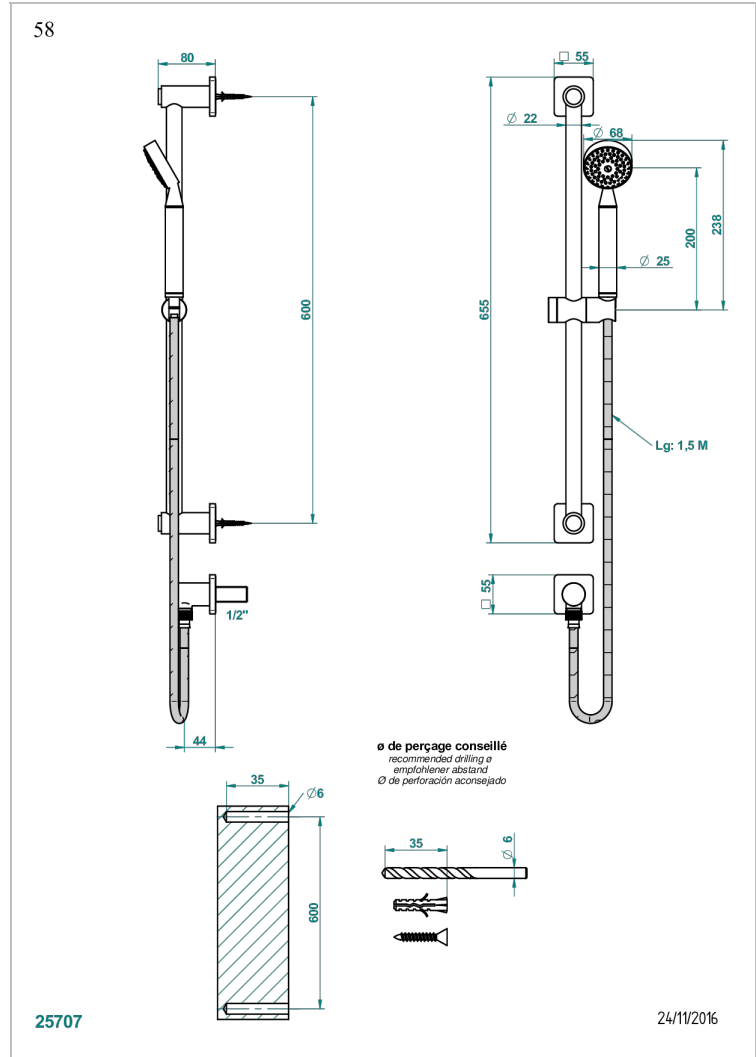

PROFIL BLACK ONYX

A6N-58

Wall mounted stylised handshower, sidebar, hose, hook and elbow

CHARACTERISTIC

- Profil Black Onyx
- Wall mounted stylised handshower, sidebar, hose, hook and elbow

TECHNICAL SPECS

- Recommandé : 3 bars (max. 5 bars) - Advised : 43,5 psi (max. 72 psi)
- 9,5 l/min à 3 bars (2.5 gpm at 43.5 psi)

AVAILABLE FINITIONS

Antique nickel - H28
Black ceram - D30
Blush PVD - H62
Brass color PVD - H49
Brown bronze color PVD - F33
Gold color PVD - H52