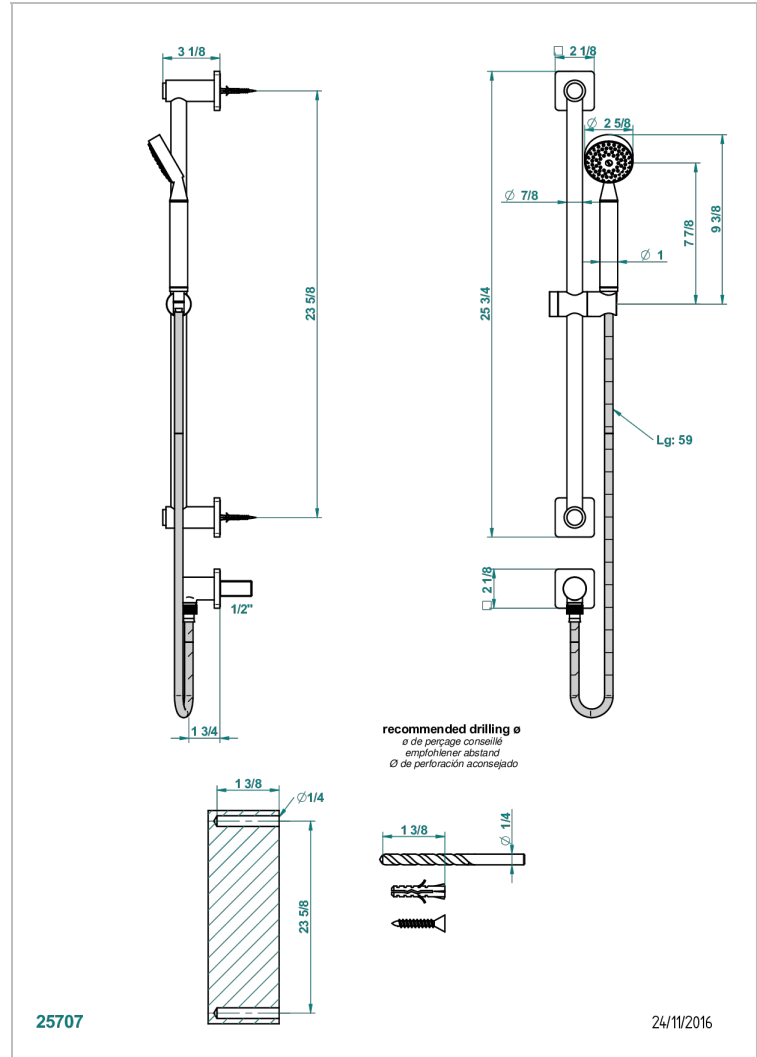

PROFIL BLACK ONYX

A6N-58

Wall mounted stylised handshower, sidebar, hose, hook and elbow

CHARACTERISTIC

- Profil Black Onyx
- Wall mounted stylised handshower, sidebar, hose, hook and elbow

TECHNICAL SPECS

- Recommandé : 3 bars (max. 5 bars) - Advised : 43,5 psi (max. 72 psi)
- 9,5 l/min à 3 bars (2.5 gpm at 43.5 psi)

AVAILABLE FINITIONS

Antique nickel - H28
 Black ceram - D30
 Blush PVD - H62
 Brass color PVD - H49
 Brown bronze color PVD - F33
 Gold color PVD - H52