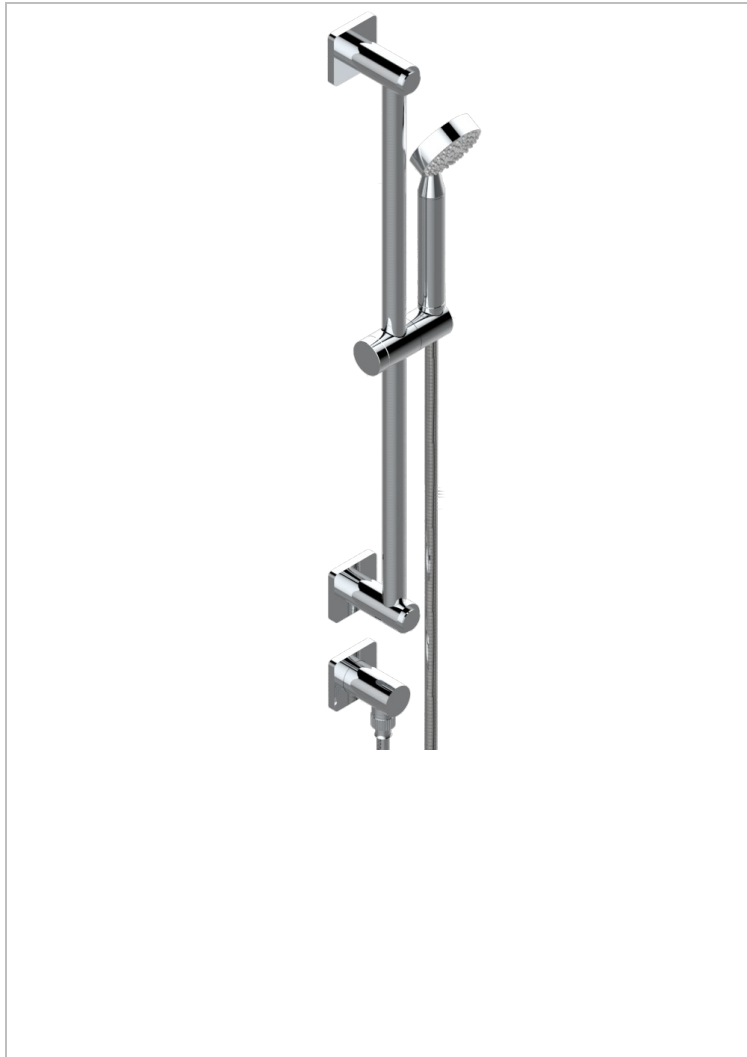

# PROFIL LALIQUE CLEAR CRYSTAL WITH LEVER

A6H-58

Wall mounted stylised handshower, sidebar, hose, hook and elbow

## CHARACTERISTIC

- Profil Lalique Clear crystal with lever
- Wall mounted stylised handshower, sidebar, hose, hook and elbow

## AVAILABLE FINITIONS

Antique nickel - H28  
Black ceram - D30  
Blush PVD - H62  
Brass color PVD - H49  
Brown bronze color PVD - F33  
Gold color PVD - H52

Graphite PVD - H64  
Lacquered light bronze - D01  
Matt Umber PVD - H67  
Matt blush PVD - H60  
Matt brass color PVD - H50  
Matt brown bronze color PVD - F34