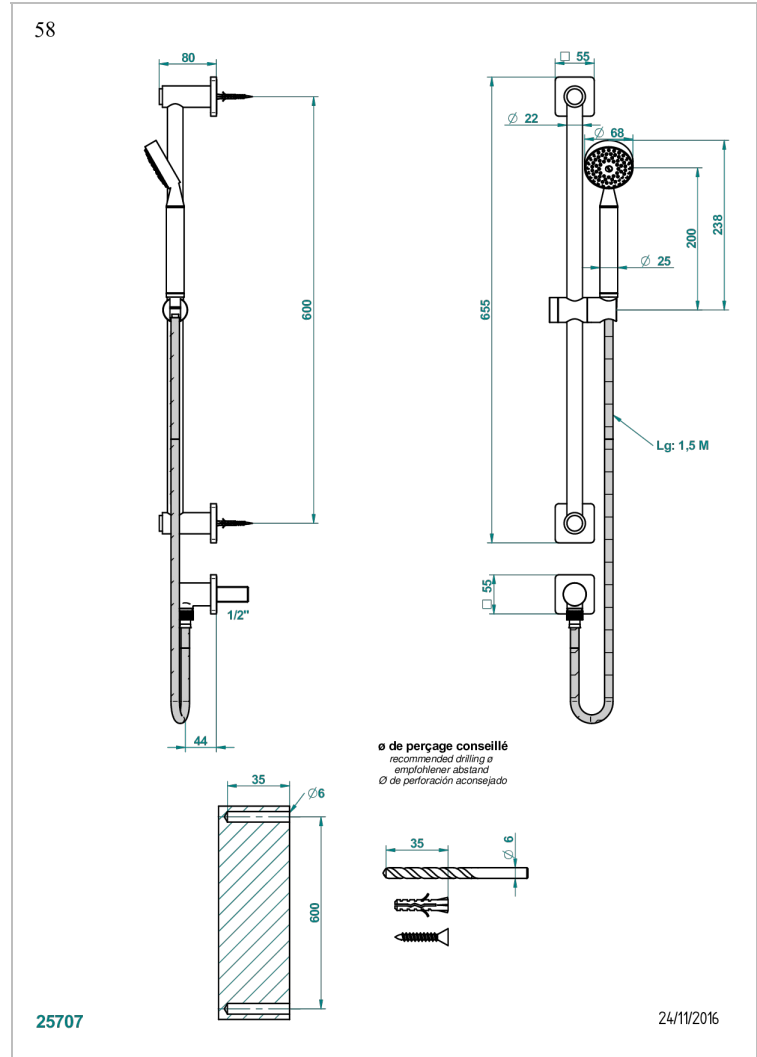

# PROFIL LALIQUE CLEAR CRYSTAL WITH LEVER

A6H-58

Wall mounted stylised handshower, sidebar, hose, hook and elbow

## CHARACTERISTIC

- Profil Lalique Clear crystal with lever
- Wall mounted stylised handshower, sidebar, hose, hook and elbow

## TECHNICAL SPECS

- Recommandé : 3 bars (max. 5 bars) - Advised : 43,5 psi (max. 72 psi)
- 9,5 l/min à 3 bars (2.5 gpm at 43.5 psi)